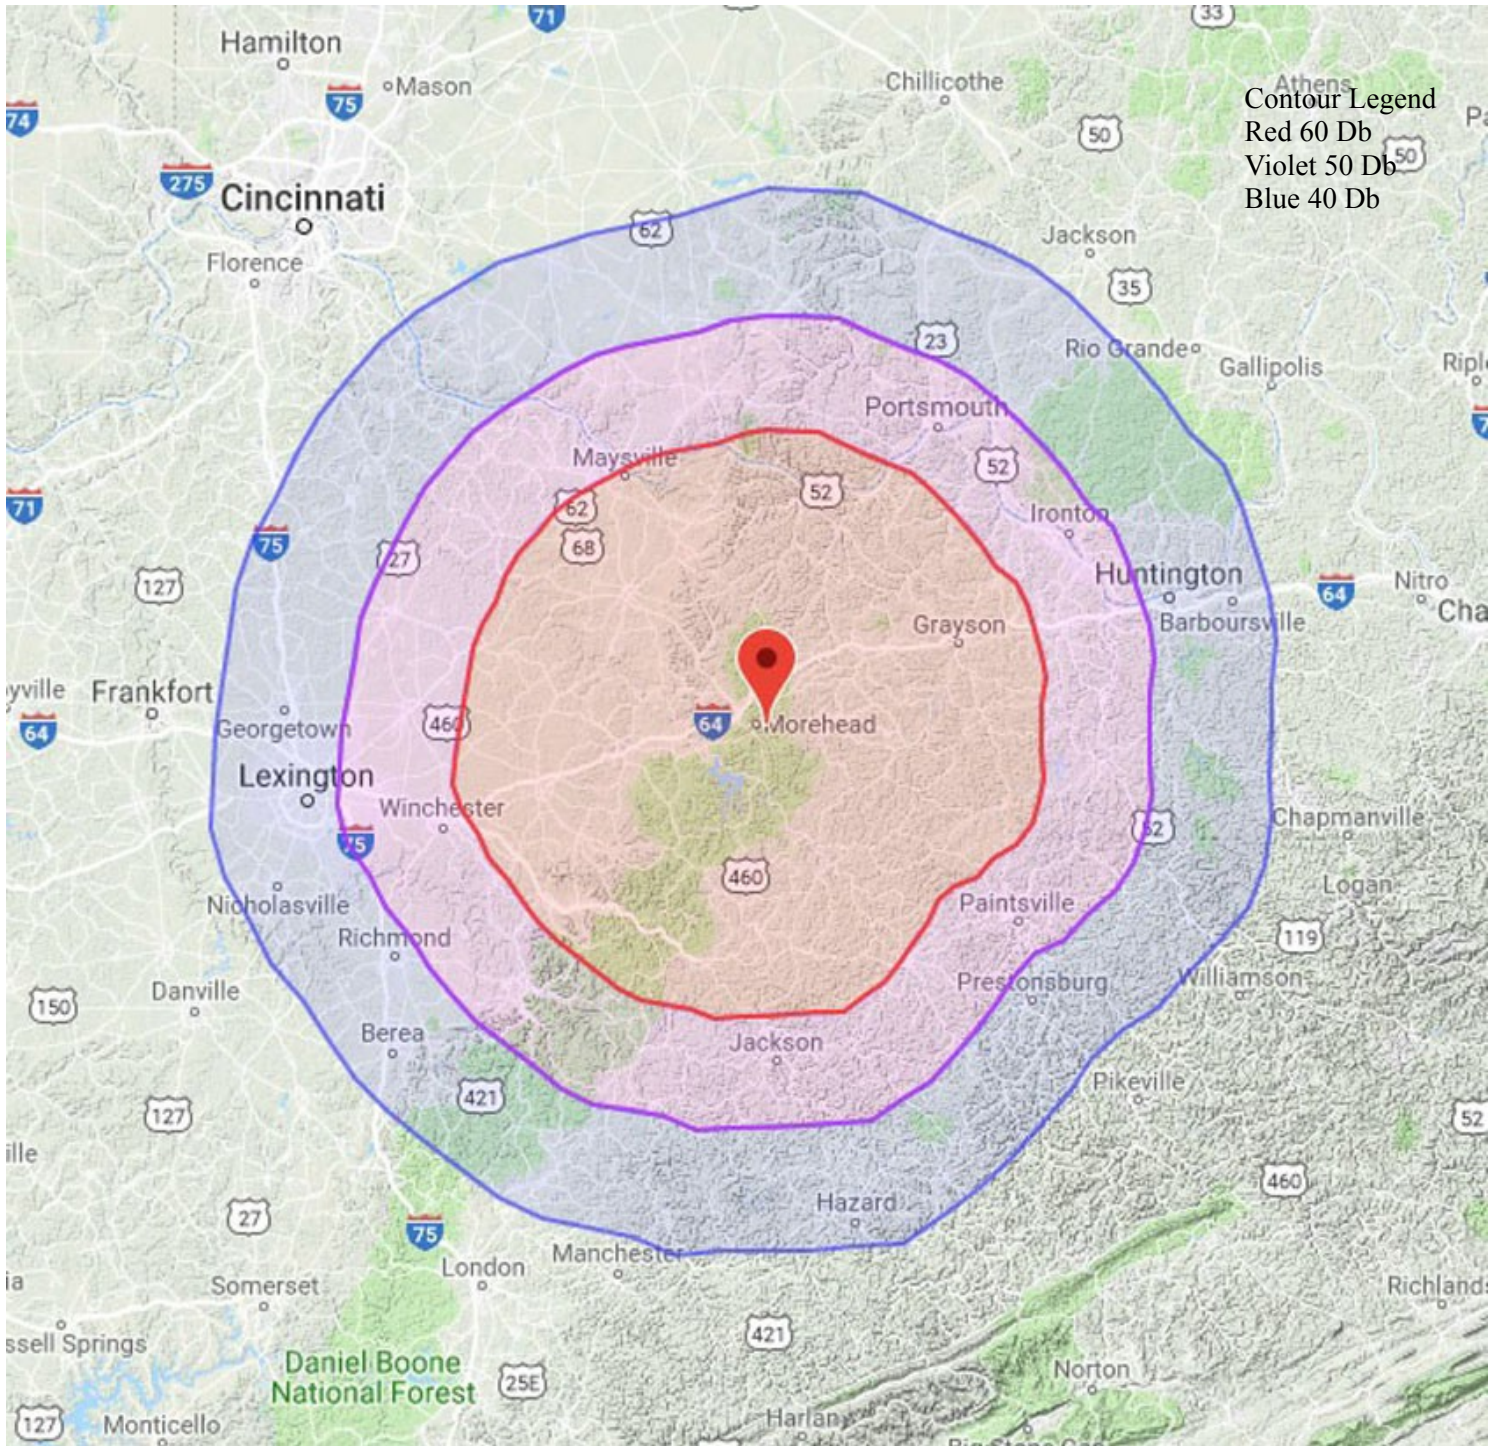

COVERAGE MAP
WMKY – FM 90.3 MHz
Morehead, KY

Morehead State Public Radio
132 Breckinridge Hall
Morehead State University
Morehead, KY 40351