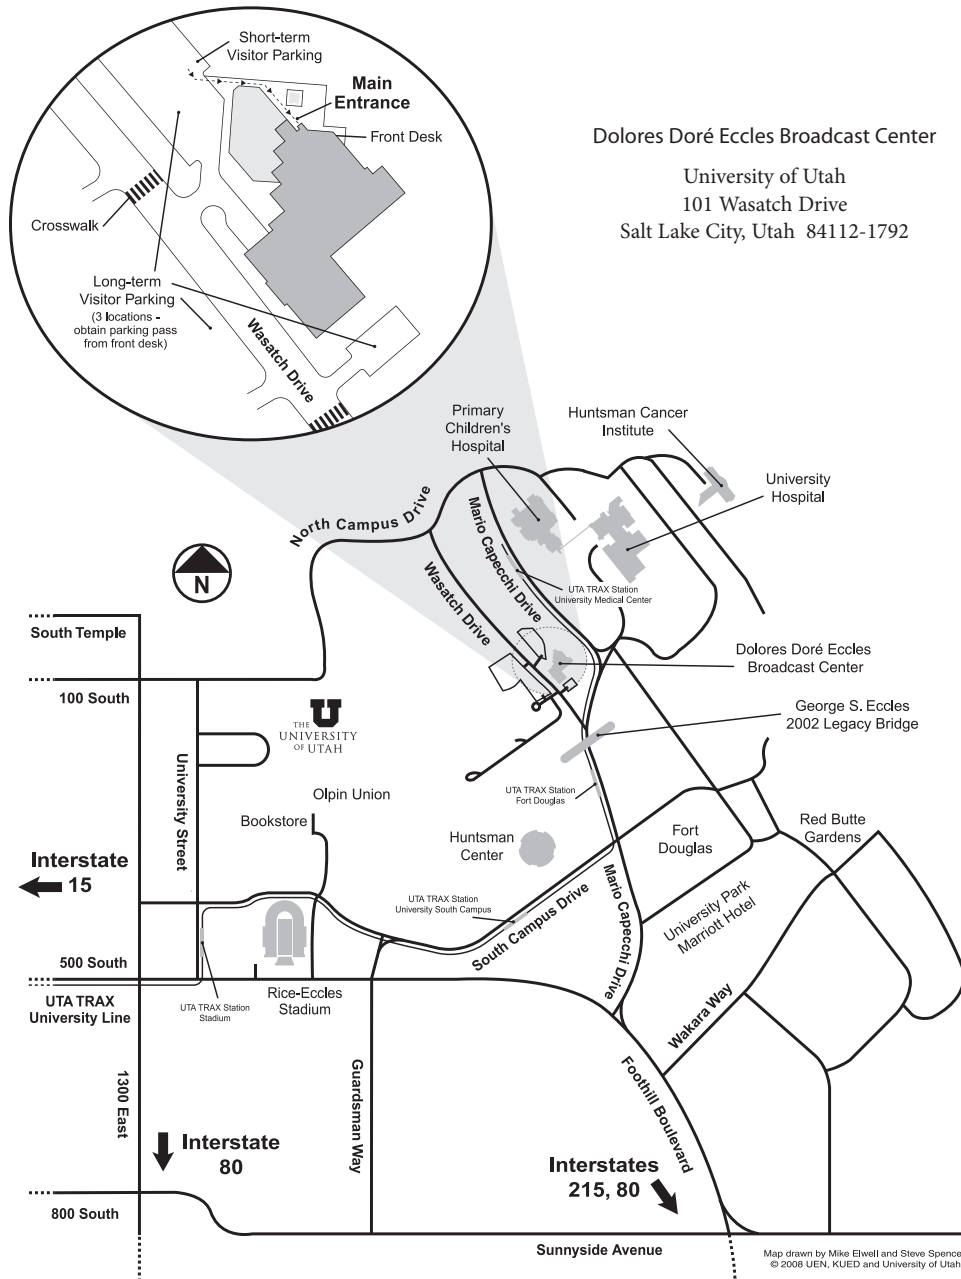

Dolores Doré Eccles Broadcast Center Driving Directions

Dolores Doré Eccles Broadcast Center

University of Utah
101 Wasatch Drive
Salt Lake City, Utah 84112-1792

From I-15 Southbound

As you approach Salt Lake City watch for the 400 South Exit. Take the 400 South Exit and turn left off of exit. Proceed East on 400 South through the downtown area for approximately one mile. When you reach 1000 East, 400 South changes to 500 South. Proceed on 500 South until you reach Mario Capecchi Drive.

From I-15 Northbound

As you approach Salt Lake City watch for the 600 South Exit. Take the 600 South Exit and proceed East. At State Street, turn left and proceed two blocks to 400 South. Turn right onto 400 South and proceed East on 400 South for approximately one mile. When you reach 1000 East, 400 South changes to 500 South. Proceed on 500 South until you reach Mario Capecchi Drive.

From I-215 Eastbound

As you approach the north end of the I-215 belt route watch for the Foothill Boulevard Exit. Take the Foothill Boulevard Exit and follow signs directing you to Foothill Boulevard. There are no turns off of the exit. From the exit proceed North on Foothill Boulevard until you reach the right hand lane split after Wakara Way and before Mario Capecchi Drive. Take the right hand lane split.

From the Salt Lake International Airport

After leaving the airport take the I-80 East Exit. Proceed east on I-80 and watch for the 600 South Exit. Take the 600 South Exit and proceed East. At State Street, turn left and proceed two blocks to 400 South. Turn right onto 400 South and proceed East on 400 South for approximately one mile. When you reach 1000 East, 400 South changes to 500 South. Proceed on 500 South until you reach Mario Capecchi Drive.