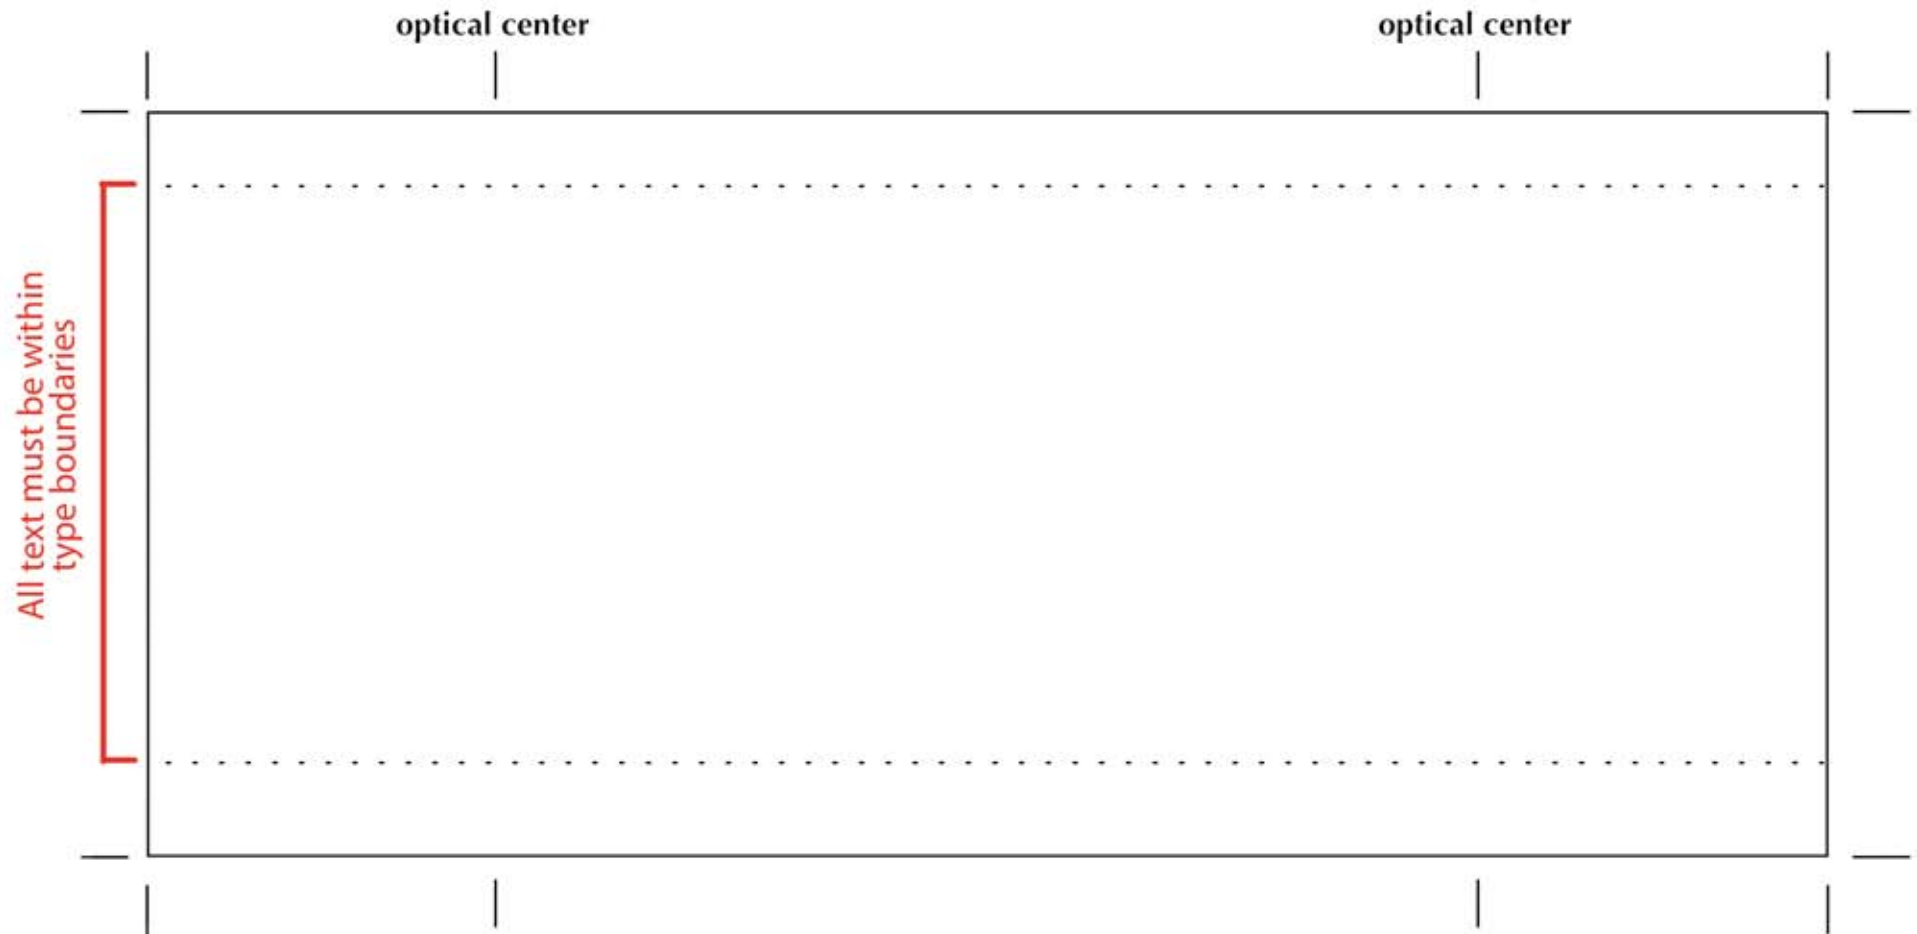

Transfer size: 8 -3/4"w x 3-7/8"h

11oz. White

Please note: "Type Limits" are boundaries bordered by a dashed/dotted line. Type/Fonts must be positioned within the specified type limits as indicated on the template. Imprint process and variations in mug shapes determine the template requirement in order to avoid possible blurring of text in production.