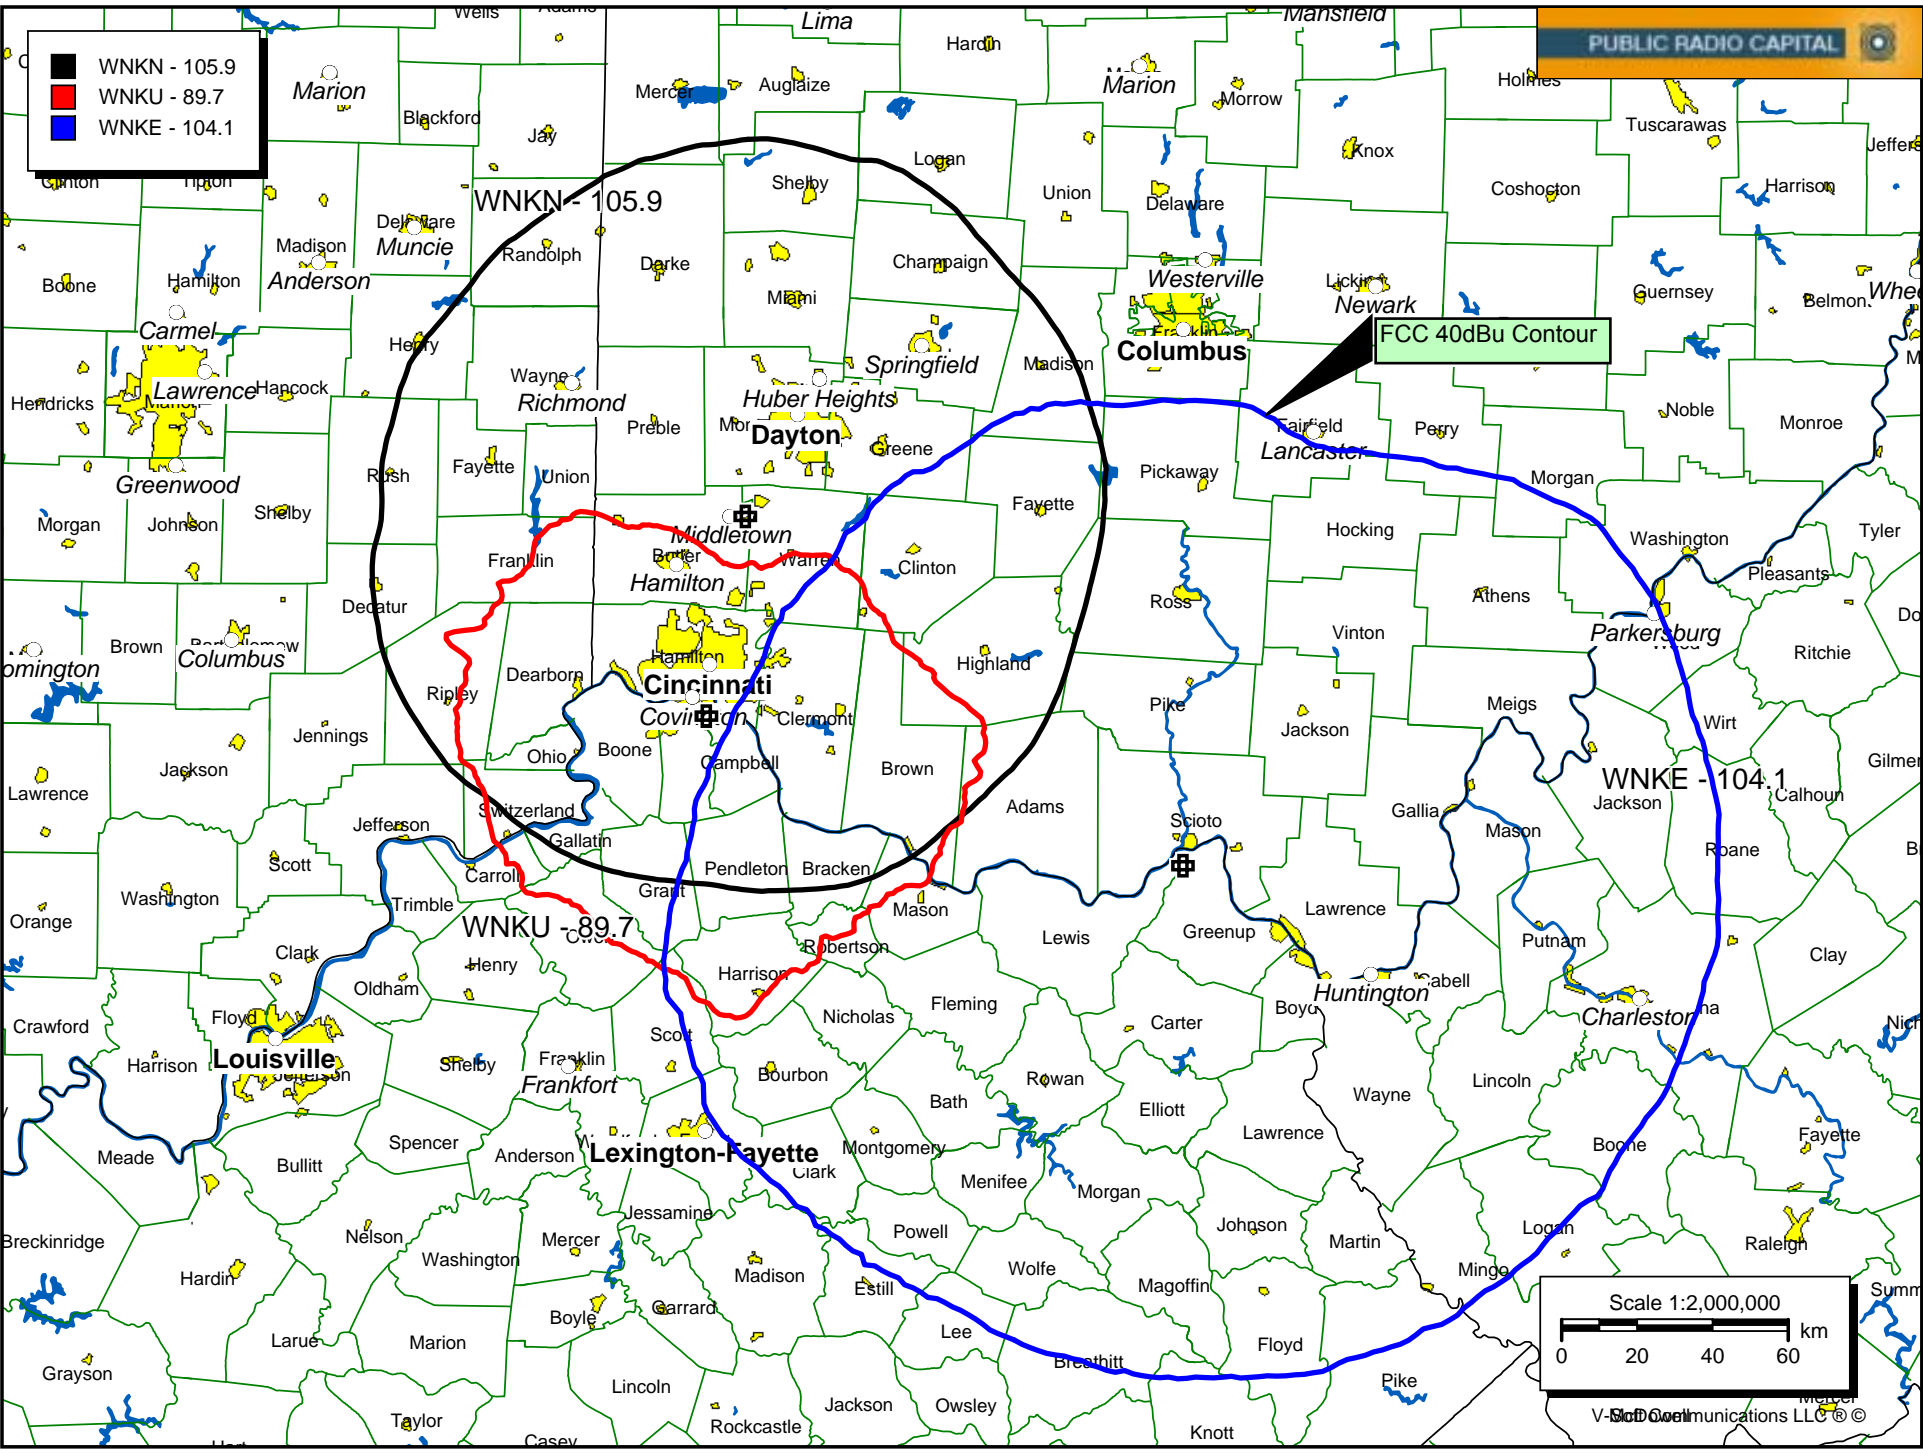

- WNKN - 105.9
- WNKU - 89.7
- WNKE - 104.1

FCC 40dBu Contour