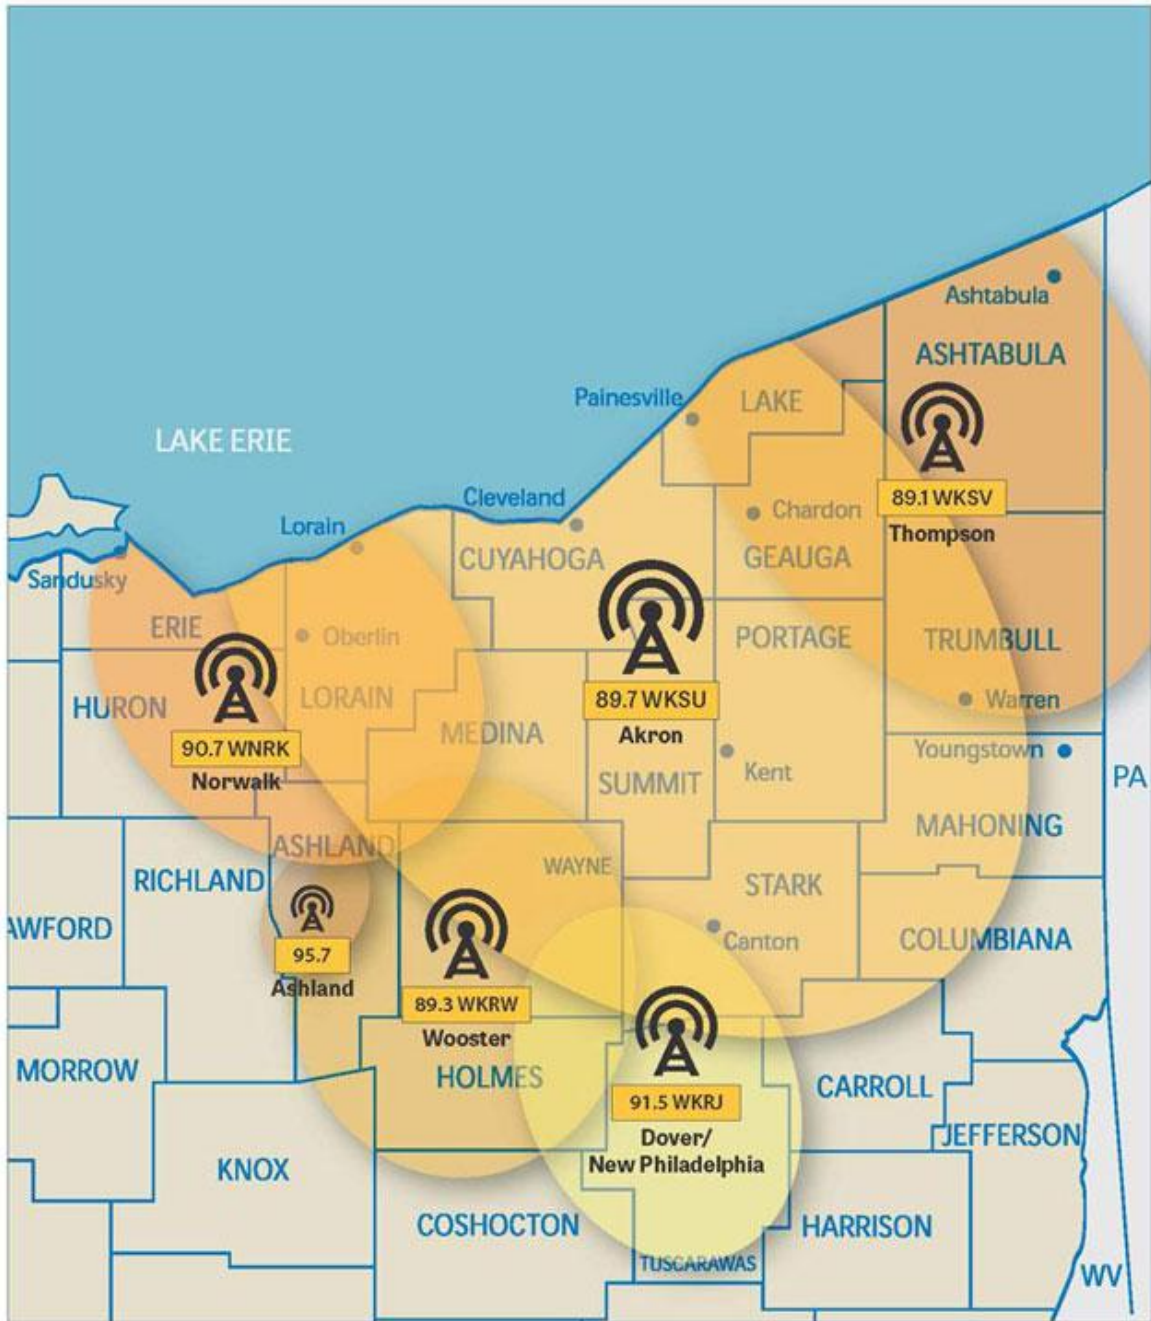

NORTHEAST OHIO'S LARGEST PUBLIC RADIO SERVICE

The WKSU Stations

89.7
89.1
89.3
91.5
90.7
95.7

WKSU
WKSU
WKRW
WKRJ
WNRK
W239AZ

Kent
Thompson
Wooster
New Philadelphia
Norwalk
Ashland