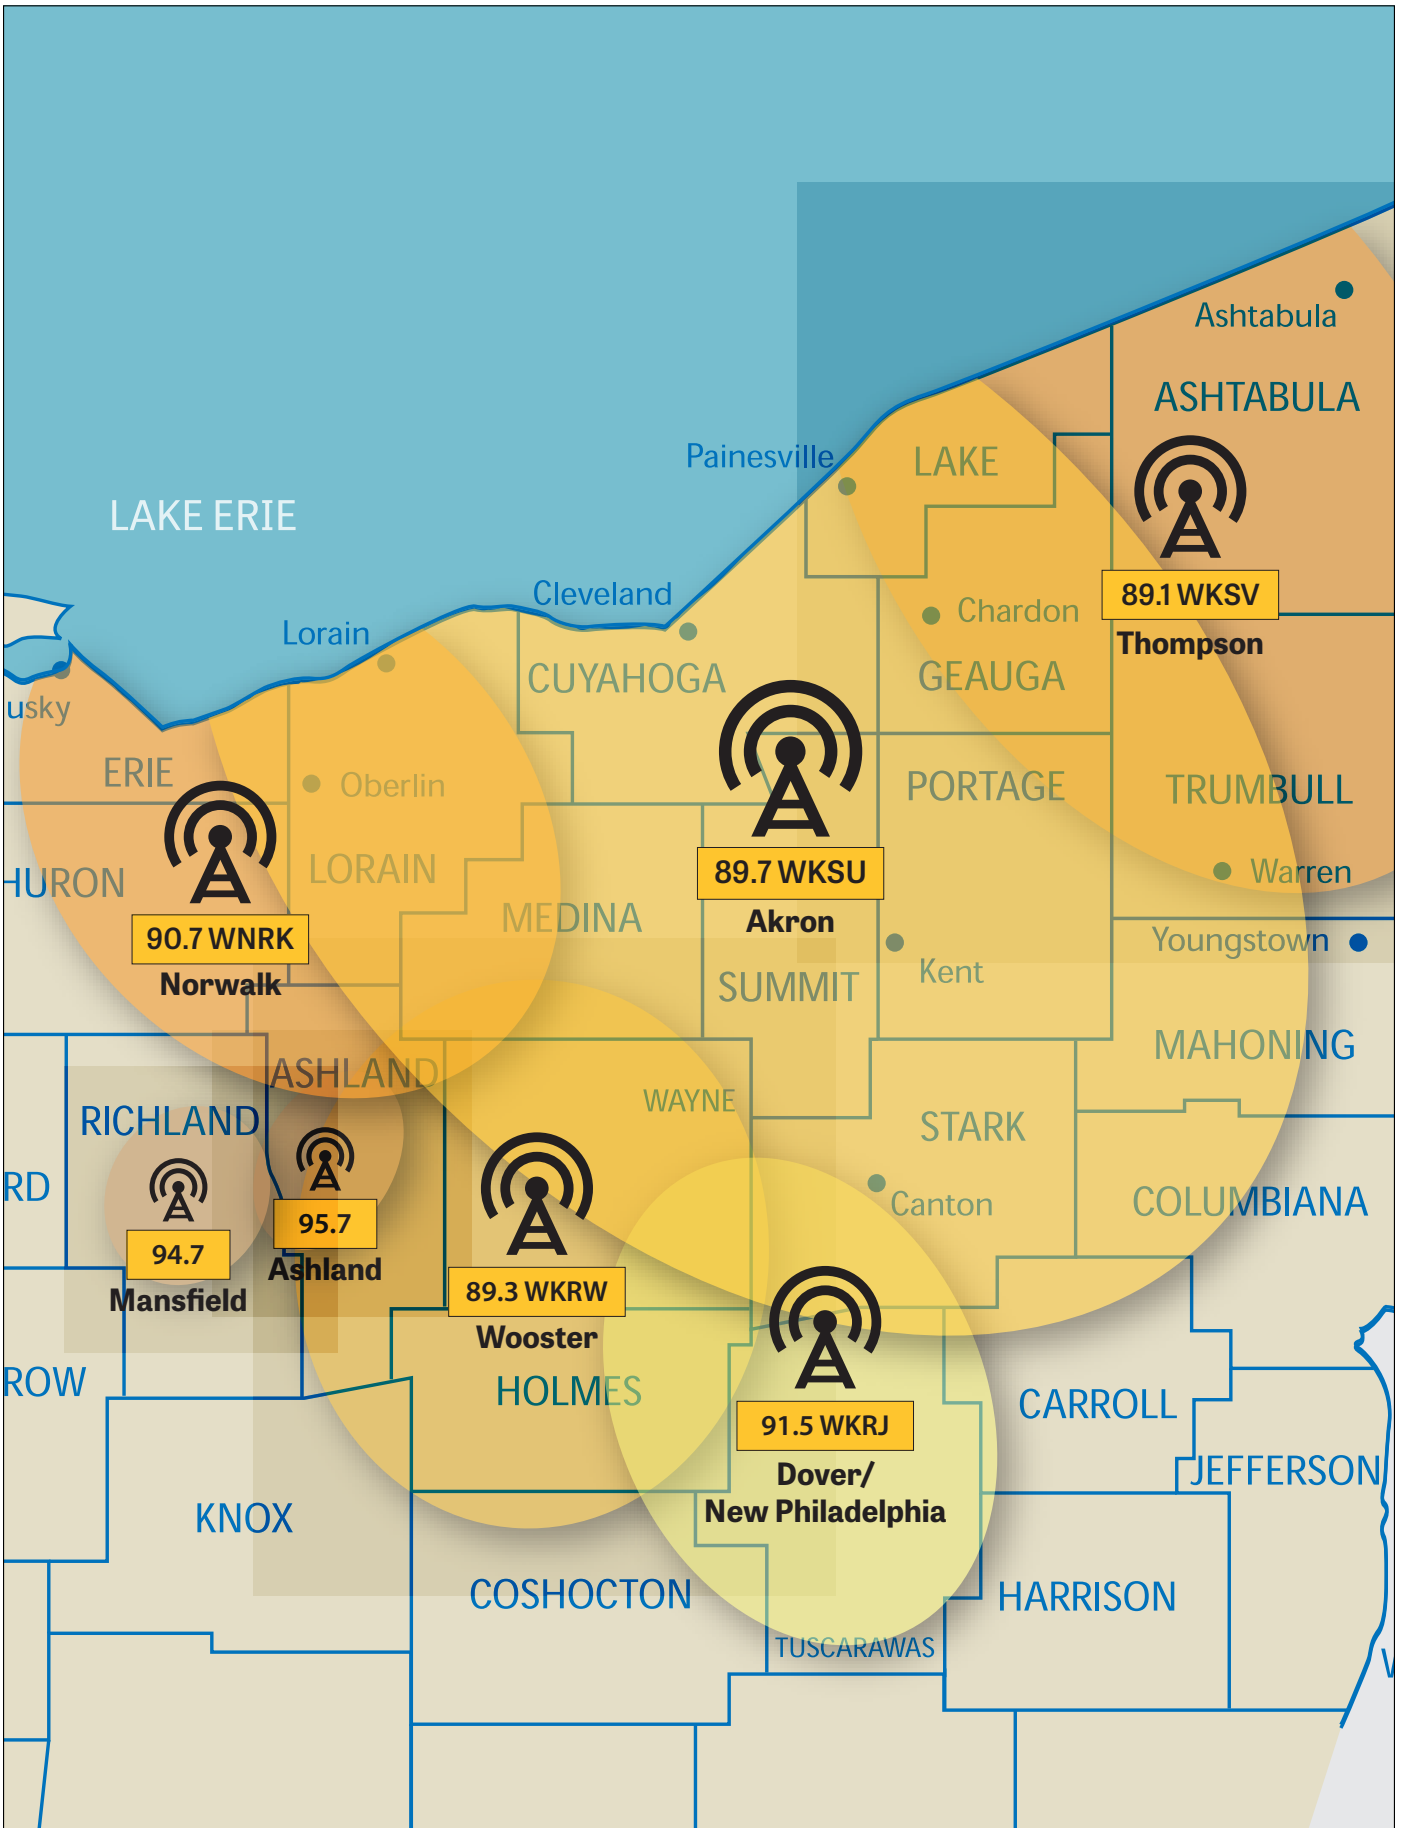

OHIO'S LARGEST PUBLIC RADIO SERVICE

The WKSU Stations

89.7	WKSU	Kent
89.1	WKSV	Thompson
89.3	WKRW	Wooster
91.5	WKRJ	New Philadelphia
90.7	WNRK	Norwalk
95.7	W239AZ	Ashland
94.7	W234CX	Mansfield