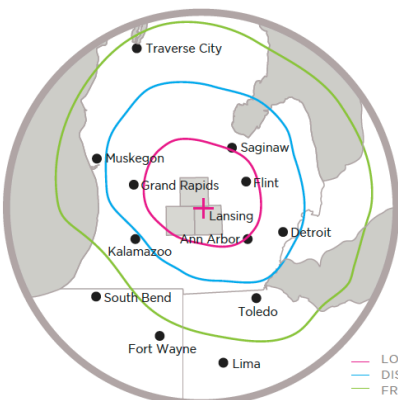

Listen to WKAR on-air anytime, anywhere

- 90.5 FM News & Classical
- AM 870 News & Talk
- Radio Reading Service
- Live Stream: wkar.org

AM 870 delivers all talk all day. Including *Morning Edition*, *All Things Considered* and *Here and Now*. Also airing is *Current Sports* with AI Martin, WKAR's original, local sports call-in show.

WKAR Radio Underwriting: Philanthropy + Marketing

Underwriters are businesses or organizations offering financial support to WKAR and receive media exposure. Underwriting can be described as a marriage of philanthropy and marketing accessing an exceptionally devoted audience which may be hard to reach through other media. Marketing dollars spent on WKAR are tax deductible!

WKAR Radio reaches educated, affluent business professionals in mid-Michigan

Your WKAR representative will work with you to customize your message and create an effective radio campaign.

- WKAR Radio reaches over 53,000 broadcast listeners every week who listen an average of 8 hours per week
- 7 out of 10 or 70% of listeners have a bachelors degree compared to 28% of US population (35% have a graduate degree)
- $83,700 is medium household income of the NPR/Classical music listener
- Radio announcements are approximately 15 seconds or 40 words

DAYTIME COVERAGE PATTERN FOR WKAR-AM