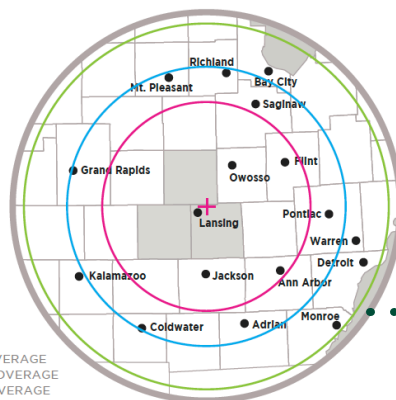

WKAR Radio reaches educated, affluent business professionals in mid-Michigan

Your WKAR representative will work with you to customize your message and create an effective radio campaign.

- WKAR Radio reaches over 53,000 broadcast listeners every week who listen an average of 8 hours per week
- 7 out of 10 or 70% of listeners have a bachelors degree compared to 28% of US population (35% have a graduate degree)
- \$83,700 is medium household income of the NPR/Classical music listener
- Radio announcements are approximately 15 seconds or 40 words

DAYTIME COVERAGE PATTERN FOR WKAR-AM

COVERAGE PATTERN FOR WKAR-FM

KEY
 - LOCAL COVERAGE
 - DISTANT COVERAGE
 - FRINGE COVERAGE

Call NOW to schedule an appointment to see if WKAR is the right fit for your business