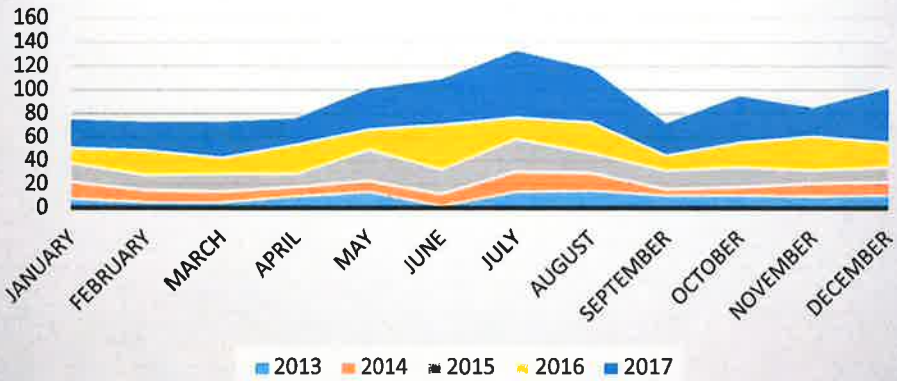

## Seattle Police Bias Incident Reports by Month 2013-2017

\*Safe Place Initiative Launch May 2015

## Seattle Police Bias Incident Reports by Year 2013-2017

\*Safe Place Initiative Launch May 2015