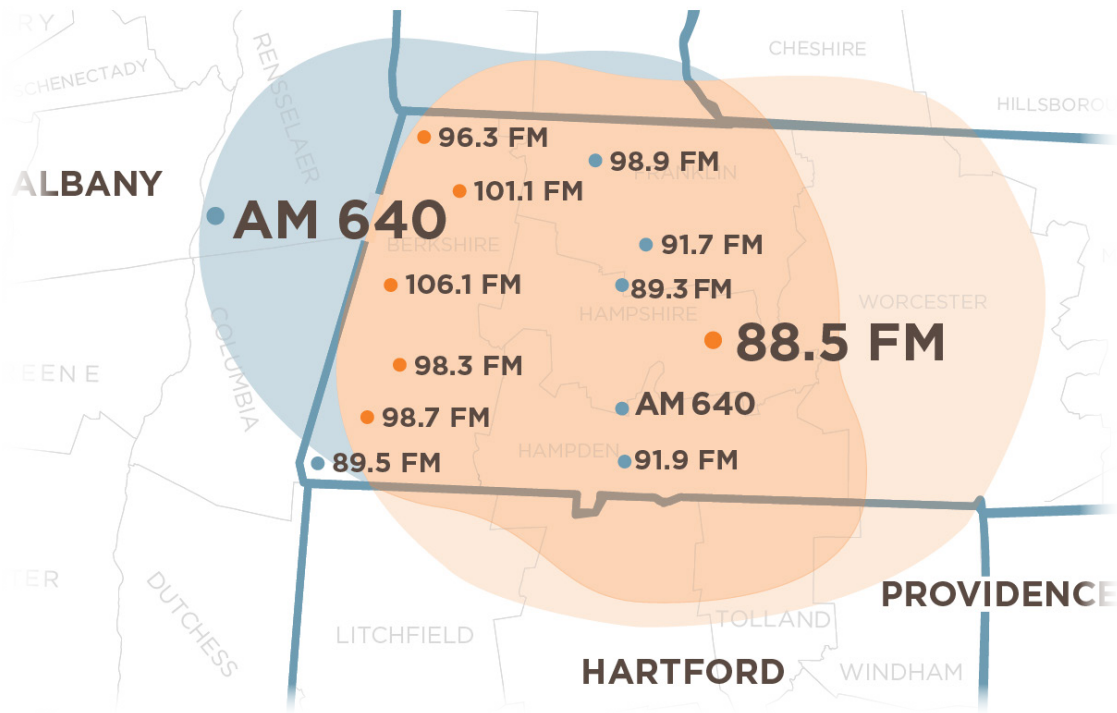

# NEW ENGLAND PUBLIC RADIO. COVERAGE AREA

## NEPR

### News. Classical. Jazz.

Amherst / Springfield / Hartford .....	WFCR 88.5	FM
North Adams .....	101.1	FM
Great Barrington .....	98.7	FM
Lee .....	98.3	FM
Pittsfield / Lenox .....	106.1	FM
Williamstown .....	96.3	FM

## NEPR News Network News. Talk. Culture.

Springfield / Amherst / Westfield .....	WNNZ 640	AM
Hampden County .....	WAIC 91.9	FM
Hampshire County .....	WAMH 89.3	FM
Franklin County .....	WNNZ 91.7	FM
Southern Berkshire County .....	WNNU 89.5	FM
Northern Berkshire County .....	WNNI 98.9	FM
Hampden / Hampshire / Franklin Counties .....	WFCR 88.5-2 HD Radio™	