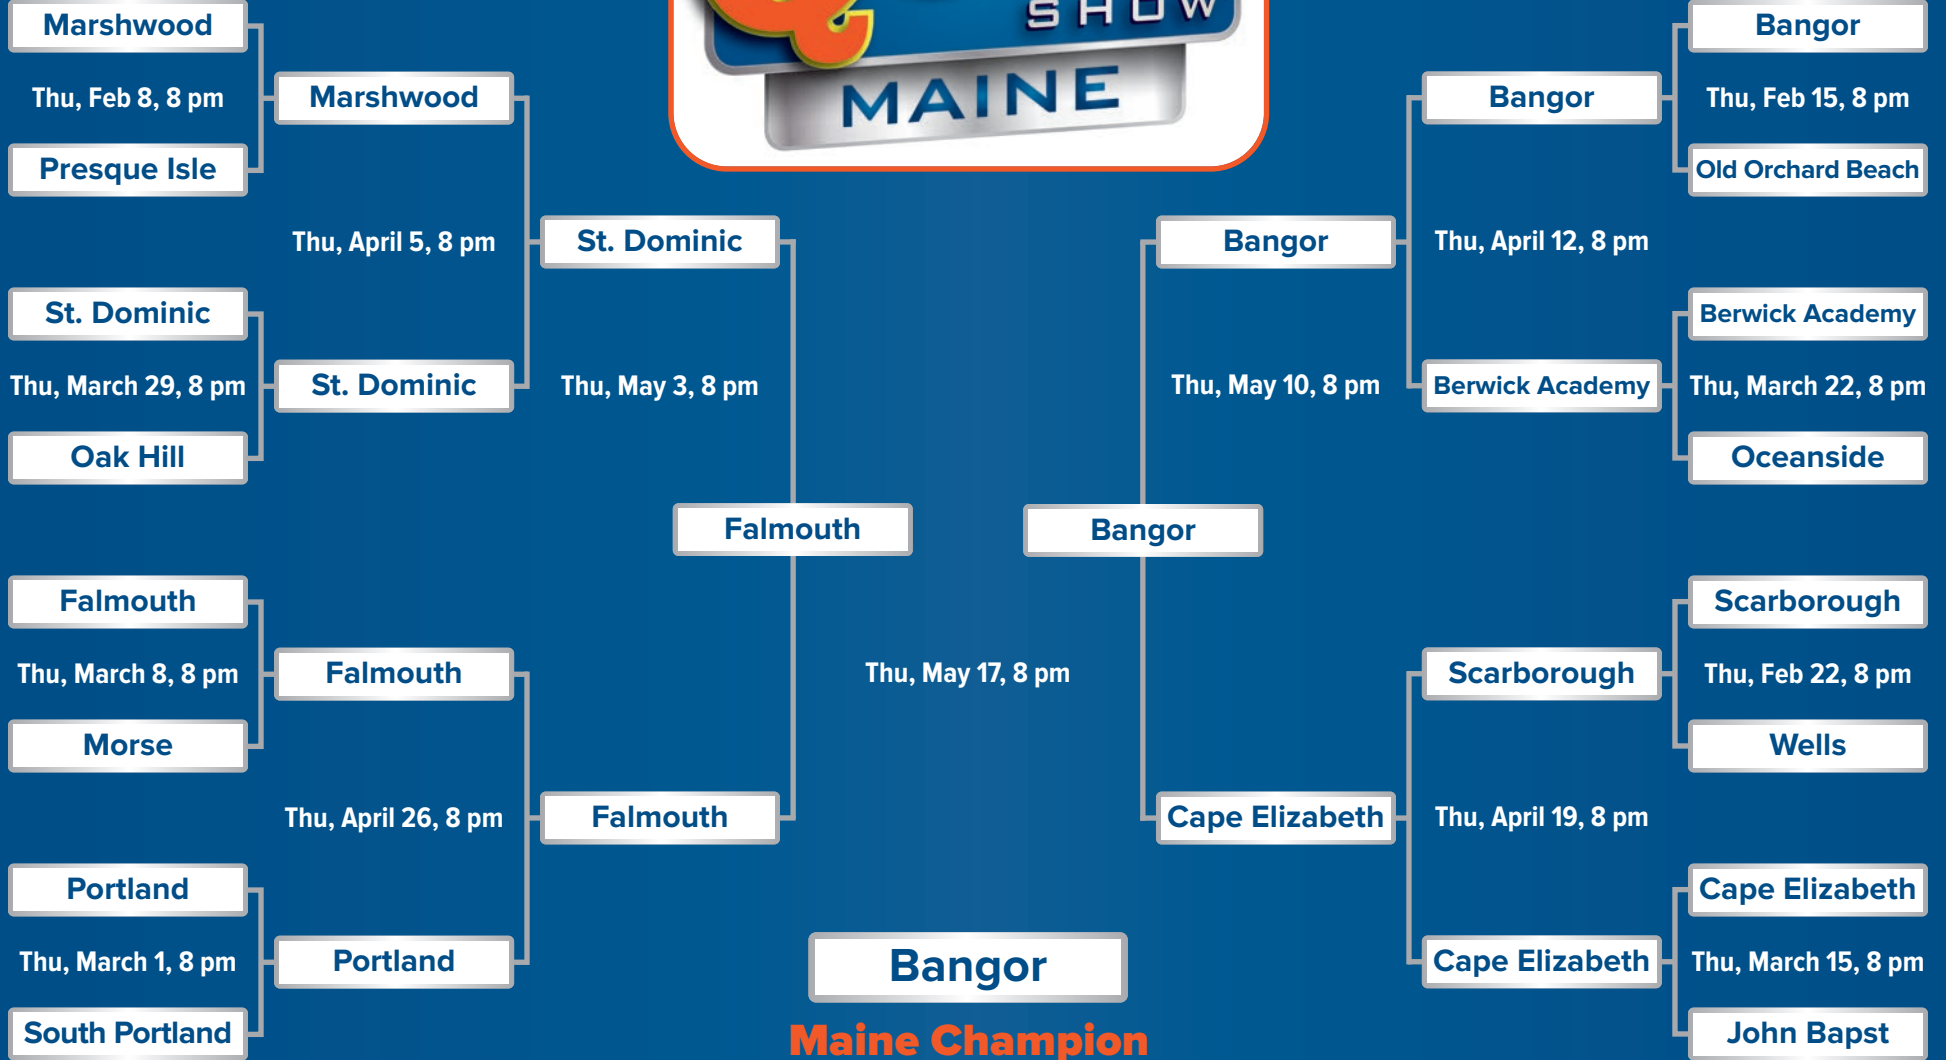

Watch on
Maine Public
Television!

HIGH SCHOOL QUIZ SHOW MAINE

Every Thursday night
at 8 pm starting February 8
& rebroadcast each following
Sunday at 5:30 pm

The Maine Champion will move on to the first "High School Quiz Show Invitational" against other New England quiz show champions starting on Saturday, May 19, at 8 pm.