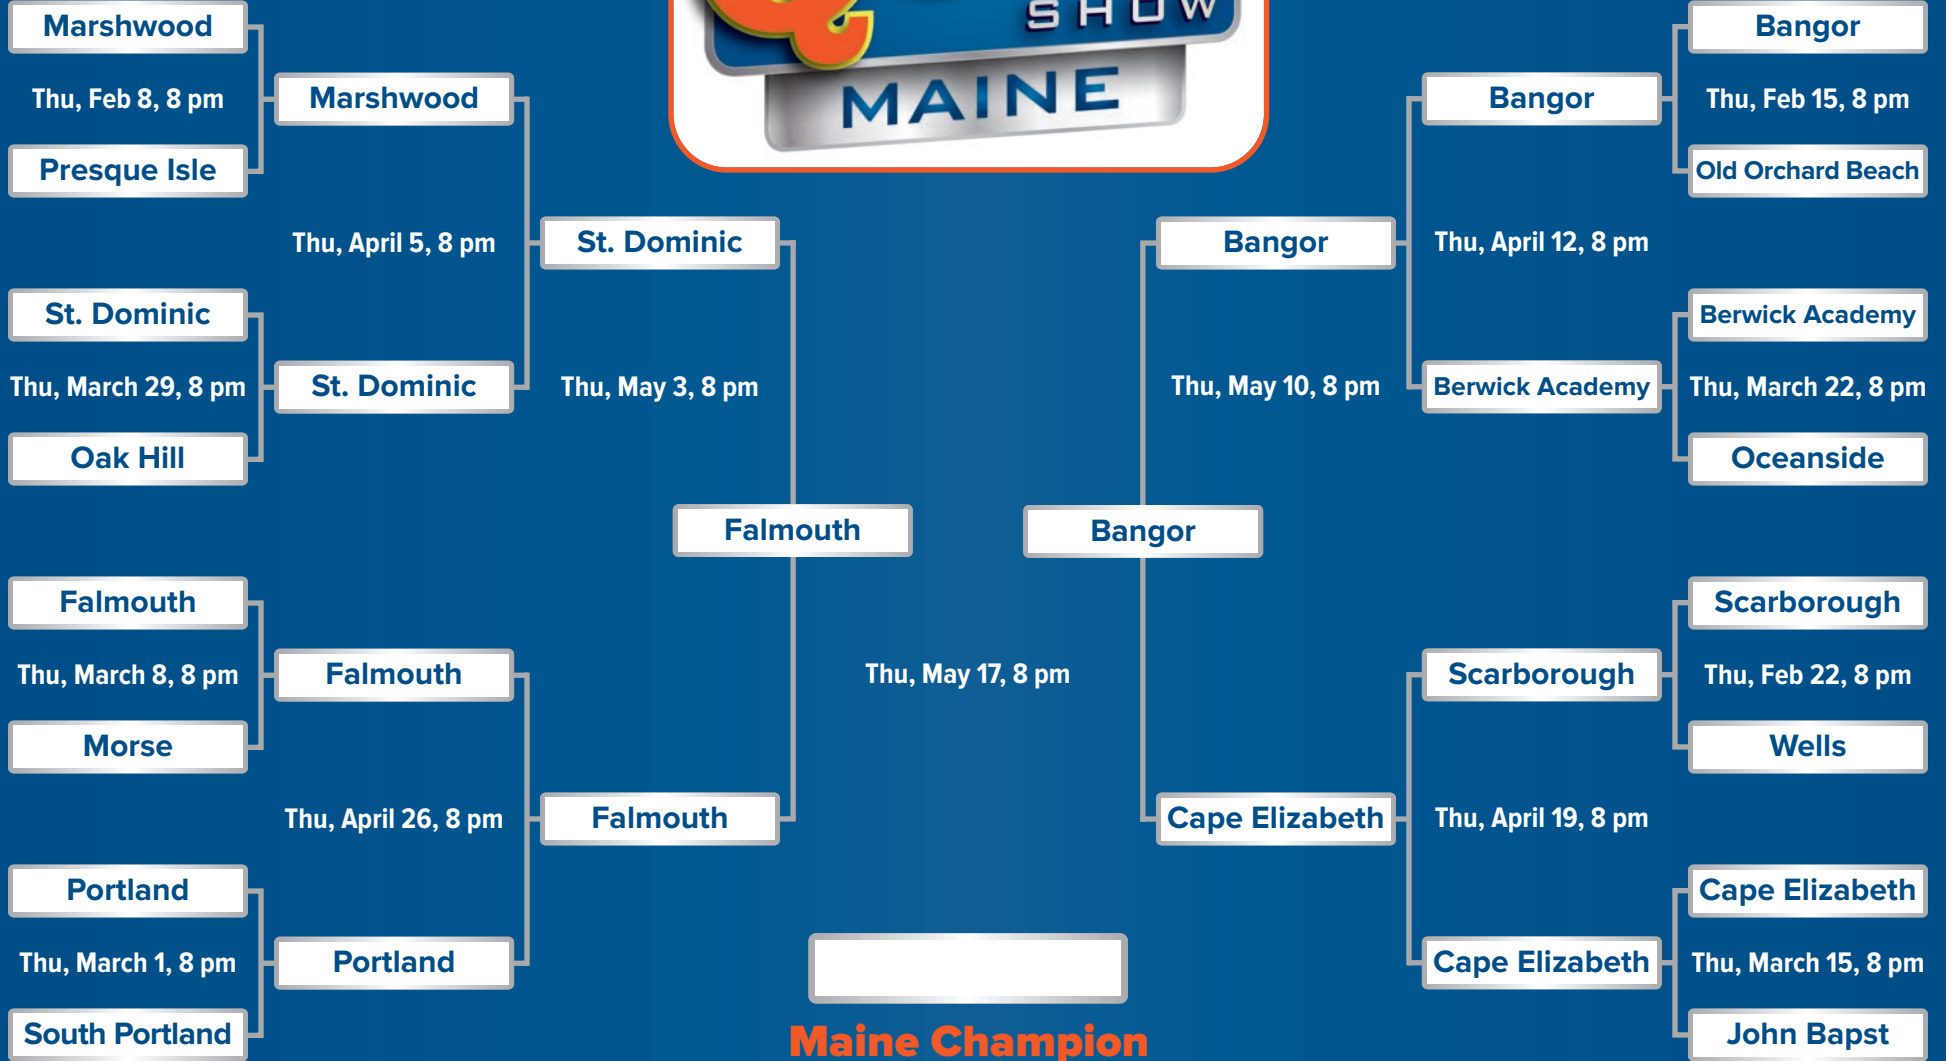

Watch on
Maine Public
Television!

Every Thursday night
at 8 pm starting February 8
& rebroadcast each following
Sunday at 5:30 pm

The Maine Champion will move on to the first "High School Quiz Show Invitational" against other New England quiz show champions starting on Saturday, May 19, at 8 pm.