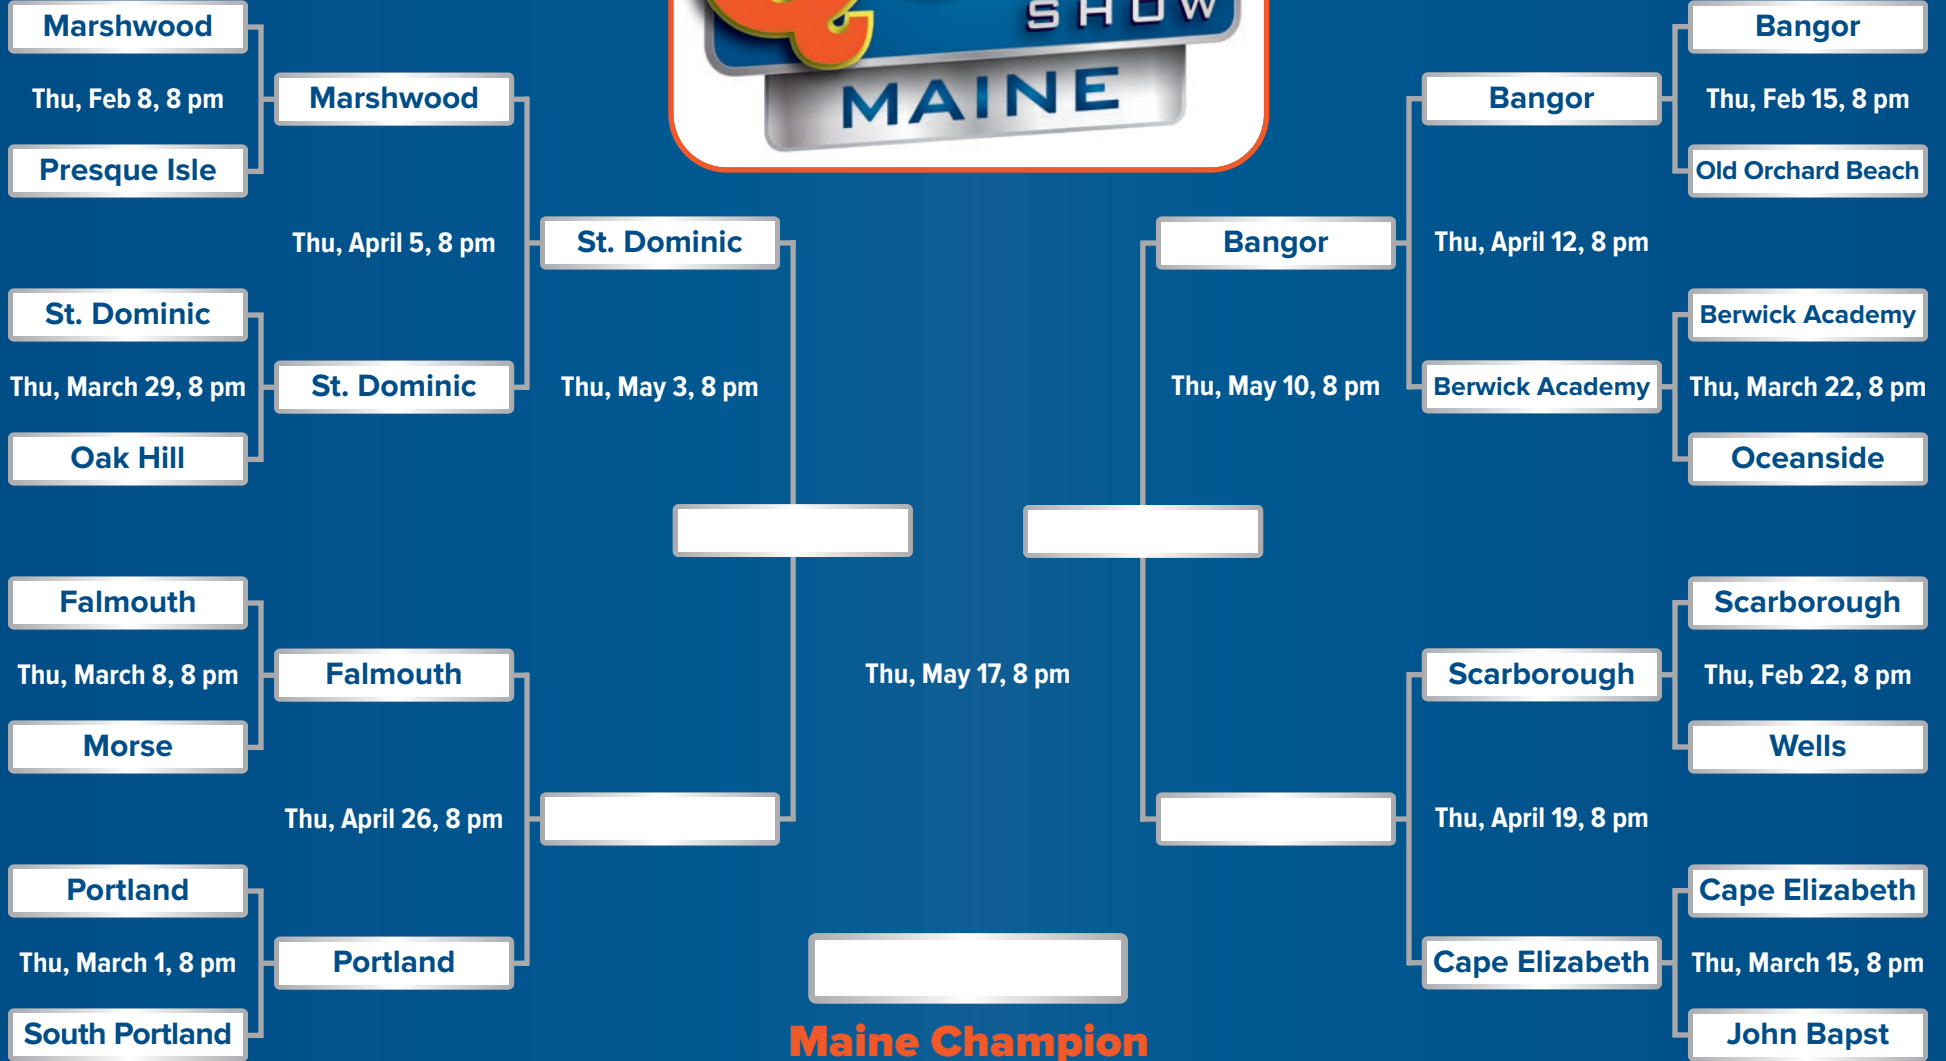

Watch on
Maine Public
Television!

Every Thursday night
at 8 pm starting February 8
& rebroadcast each following
Sunday at 5:30 pm

The Maine Champion will move on to the first "High School Quiz Show Invitational" against other New England quiz show champions starting on Saturday, May 19, at 8 pm.