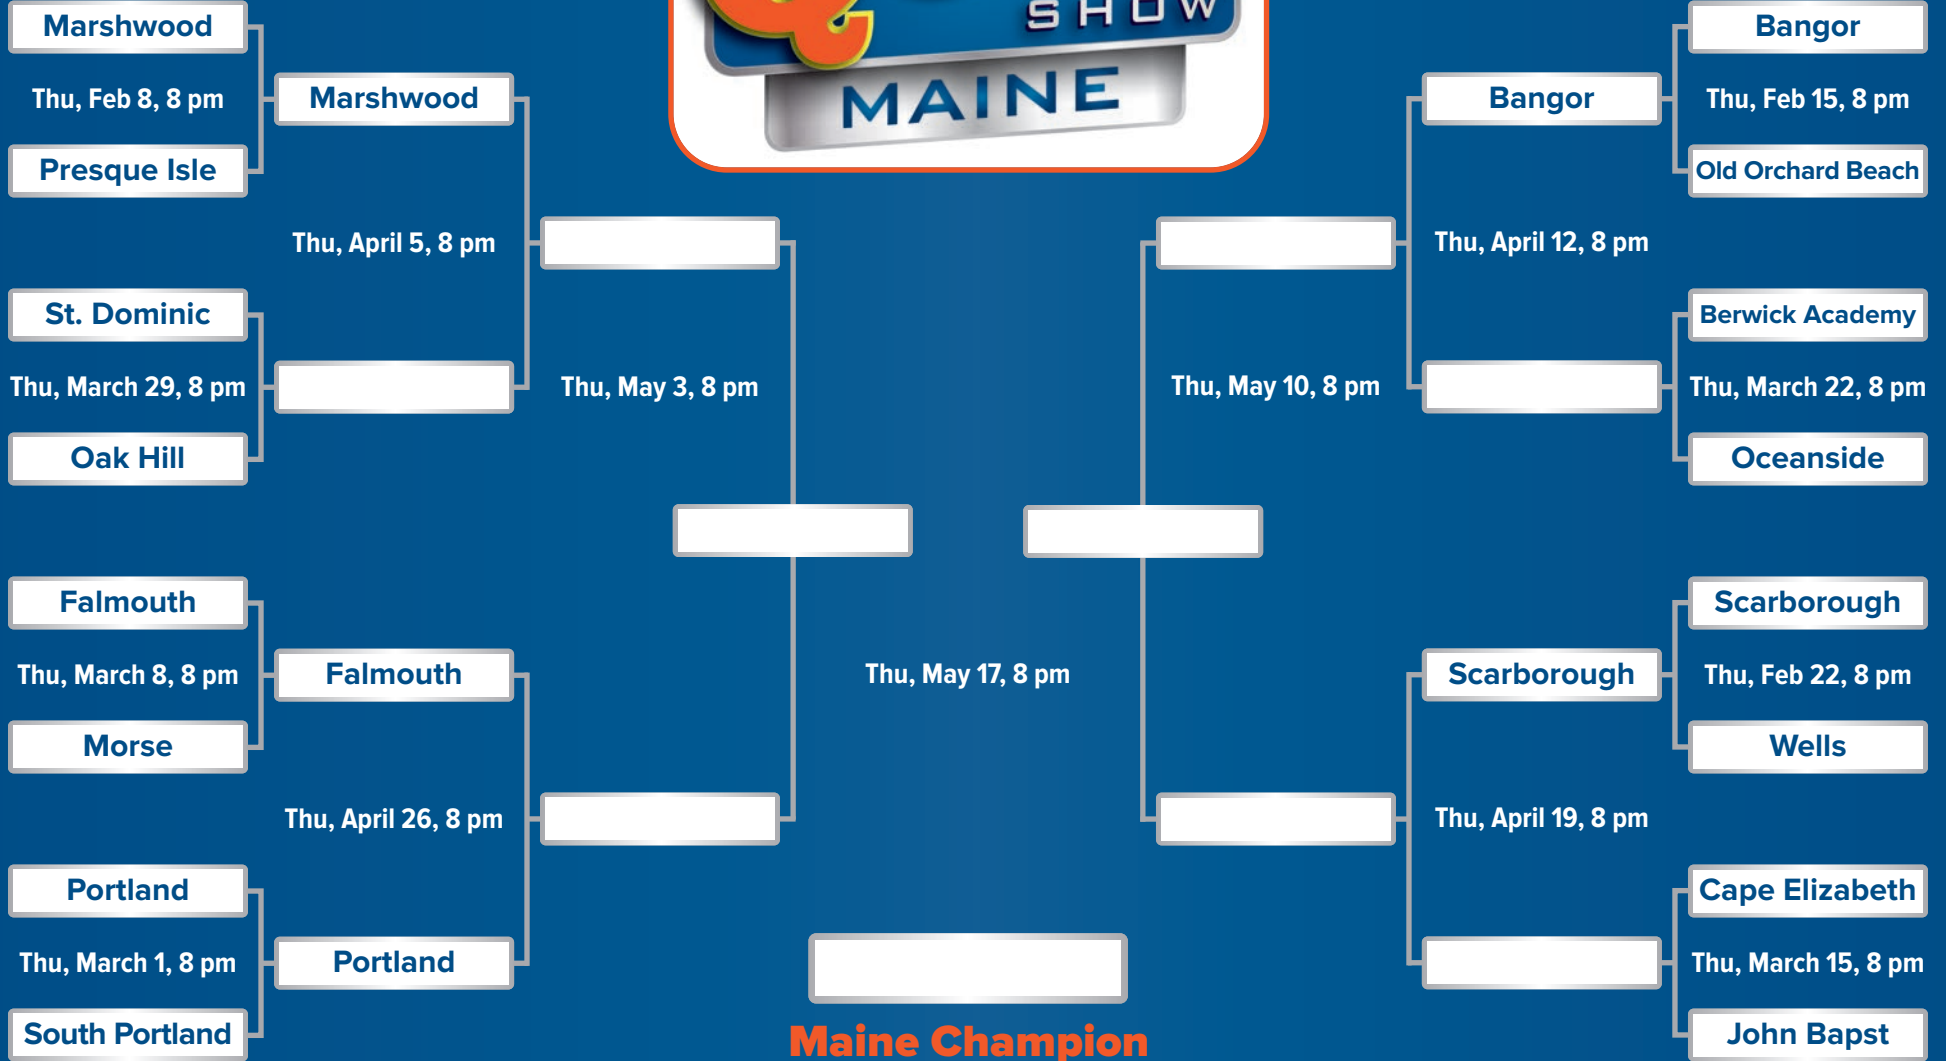

Watch on
Maine Public
Television!

Every Thursday night
at 8 pm starting February 8
& rebroadcast each following
Sunday at 5:30 pm

The Maine Champion will move on to the first "High School Quiz Show Invitational" against other New England quiz show champions starting on Saturday, May 19, at 8 pm.