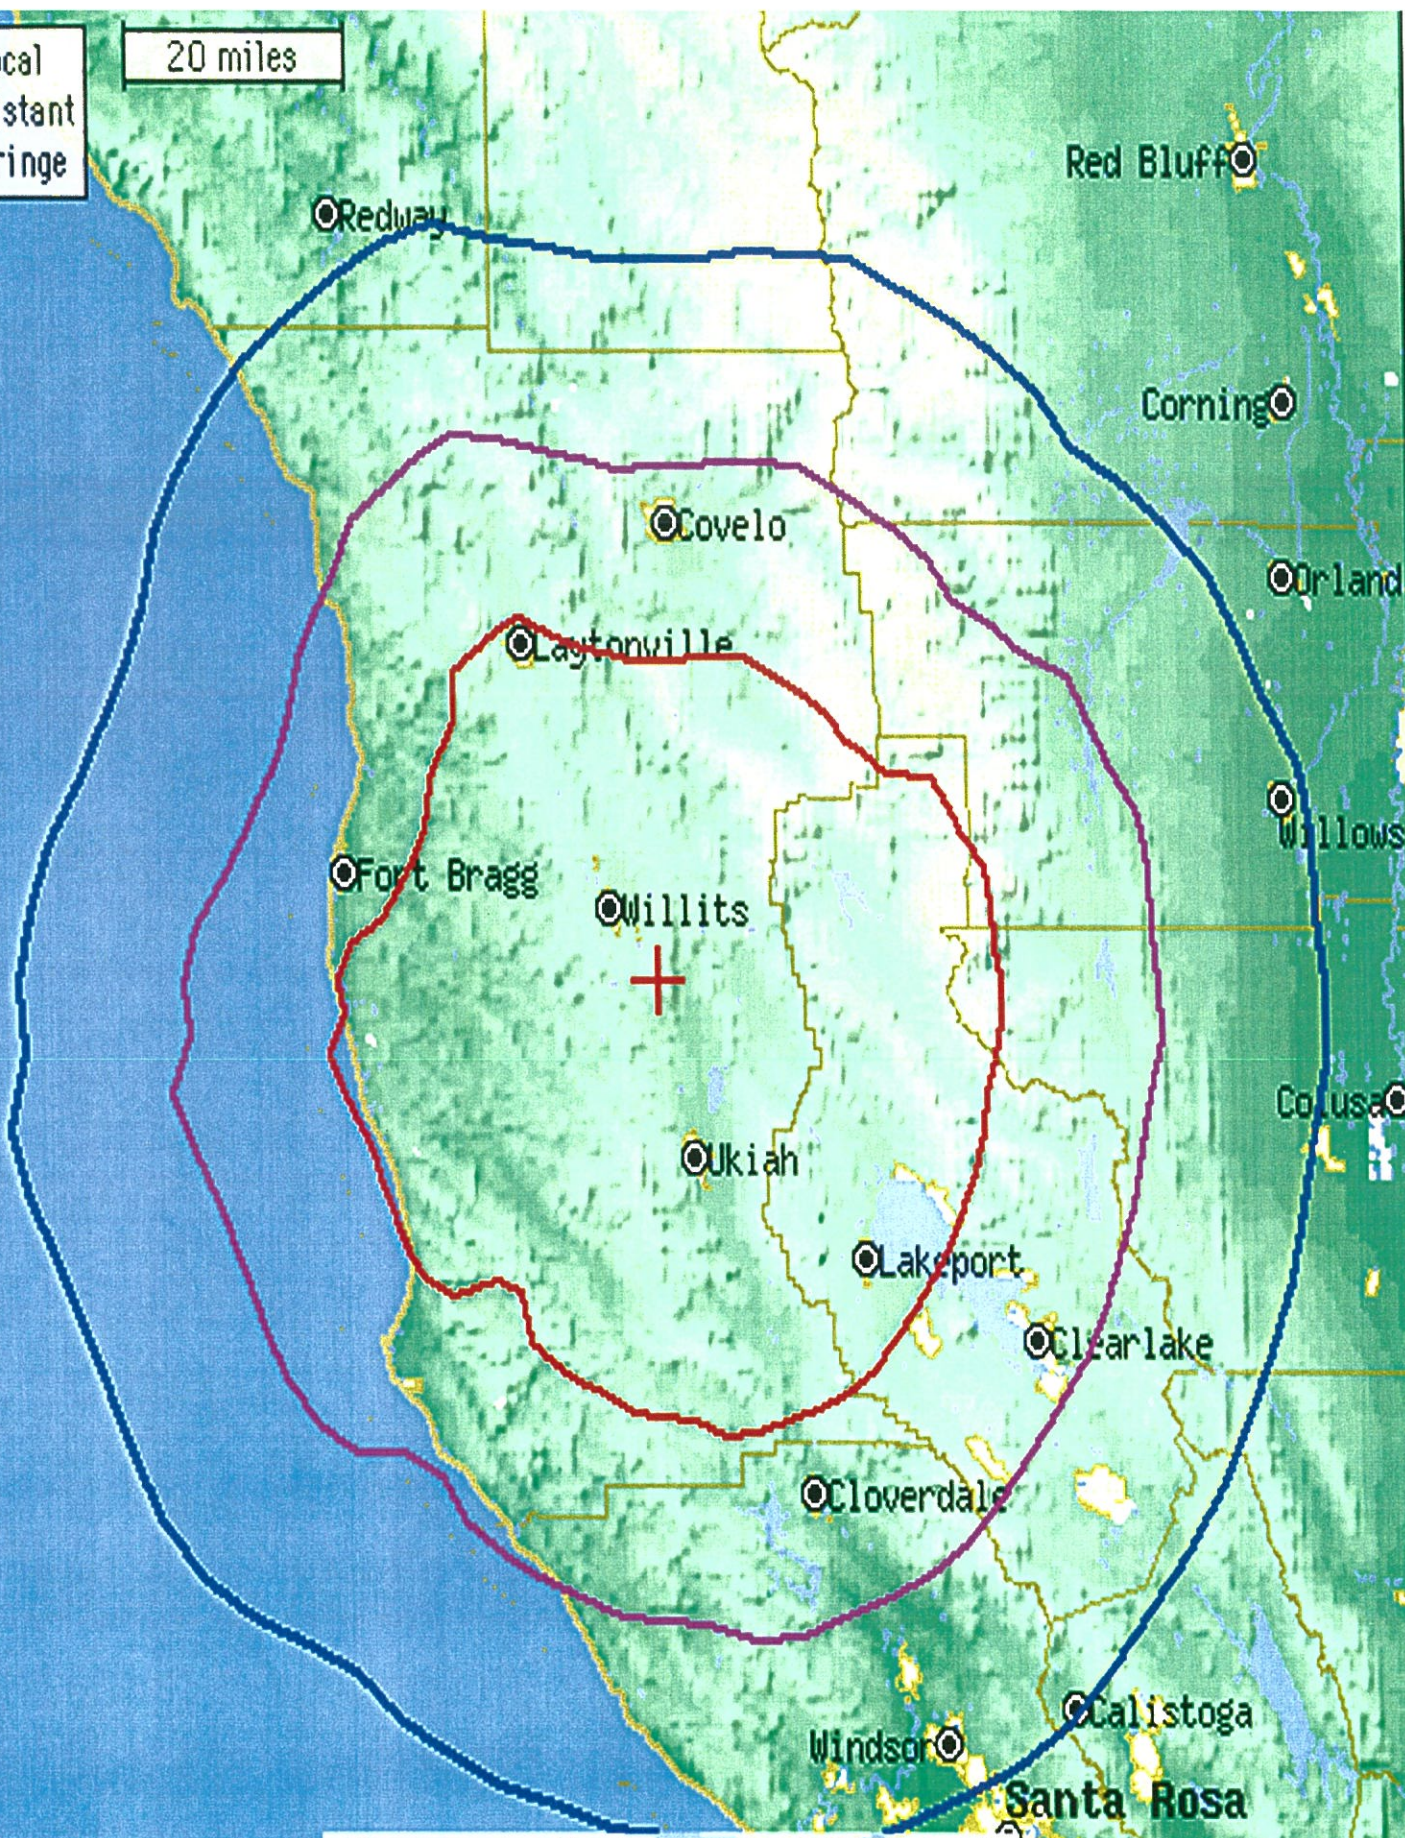

- local
- distant
- fringe

20 miles

Coverage Pattern for KZYZ-FM

© 2009 radio-locator.com