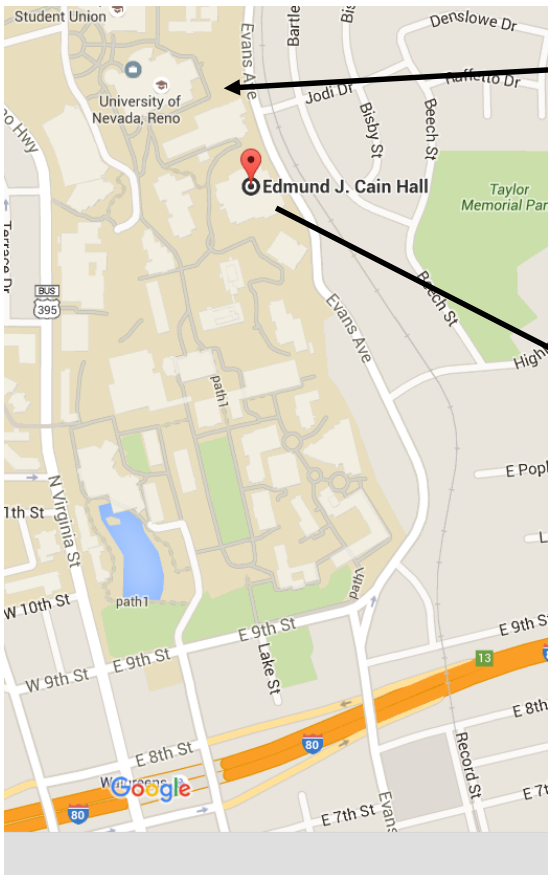

KUNR DIRECTIONS

Emergency? Running late? Call the front desk at 682-6300.

KUNR is located in the Edmund J. Cain Hall (EJCH, Building 081) on the East side of UNR. From I-80 Virginia Street exit, head North (take a right) on Center Street and make a right on 9th Street, which will veer left and become Evans Ave. You will go through a small stretch of homes after which you will see a facilities building on the left. We are in the next driveway.

Please use the map below or type Edmund J. Cain Hall into your map app on your smart phone.

DO NOT walk into Cain Hall through another entrance unless you know this place. It's a wacky old building and you'll spend half an hour trying to solve the labyrinth that is Cain Hall, get very mad, and probably miss your scheduled time.

Parking:

 Please use this entrance, You will find KUNR through the first door on your right.