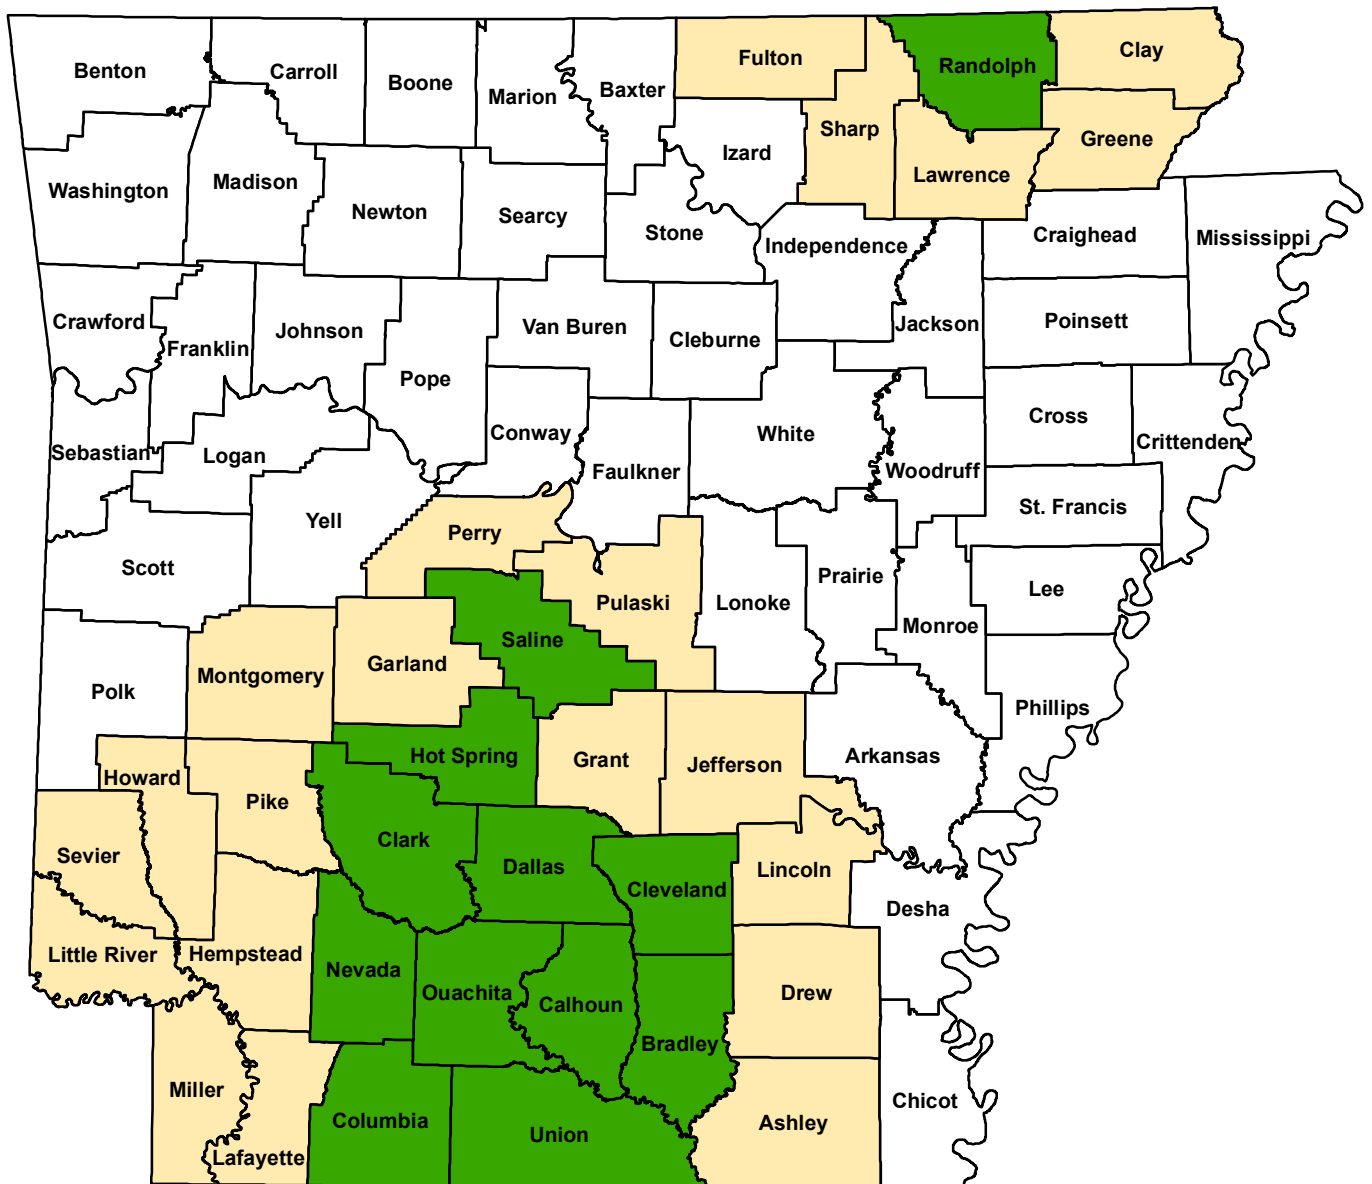

# Emerald Ash Borer Confirmed and Quarantined Counties

**Status (as of Oct. 2016)**

-  Not Detected
-  EAB Confirmed
-  Additional Counties Included in Quarantine