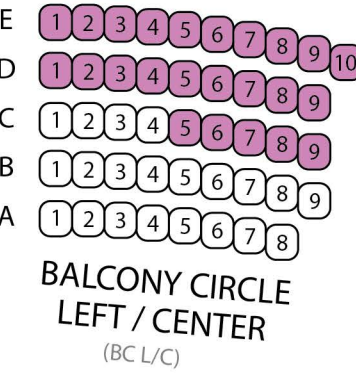

- Freestanding chair
- Aisle transfer seat (moveable arm)
- VIP Seats
- Premium Seats
- Mid-Level Seats

STAGE

-  Freestanding chair
- Row F balcony is accessible by ramp
-  Mid-Level Seats
-  Premium Seats