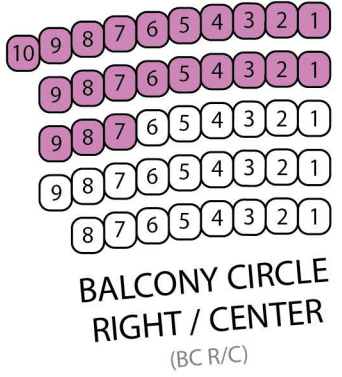

- Freestanding chair
- Aisle transfer seat (moveable arm)
- VIP Seats
- Premium Seats
- Mid-Level Seats

STAGE

-  Freestanding chair
- Row F balcony is accessible by ramp
-  Mid-Level Seats
-  Premium Seats