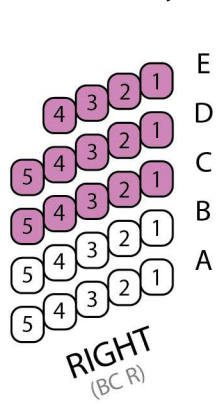

- Freestanding chair
- Aisle transfer seat (moveable arm)
- VIP Seats
- Premium Seats
- Mid-Level Seats

STAGE

-  Freestanding chair
- Row F balcony is accessible by ramp
-  Mid-Level Seats
-  Premium Seats