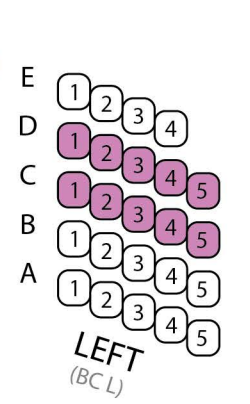

- Freestanding chair
- Aisle transfer seat (moveable arm)
- VIP Seats
- Premium Seats
- Mid-Level Seats

STAGE

-  Freestanding chair
- Row F balcony is accessible by ramp
-  Mid-Level Seats
-  Premium Seats