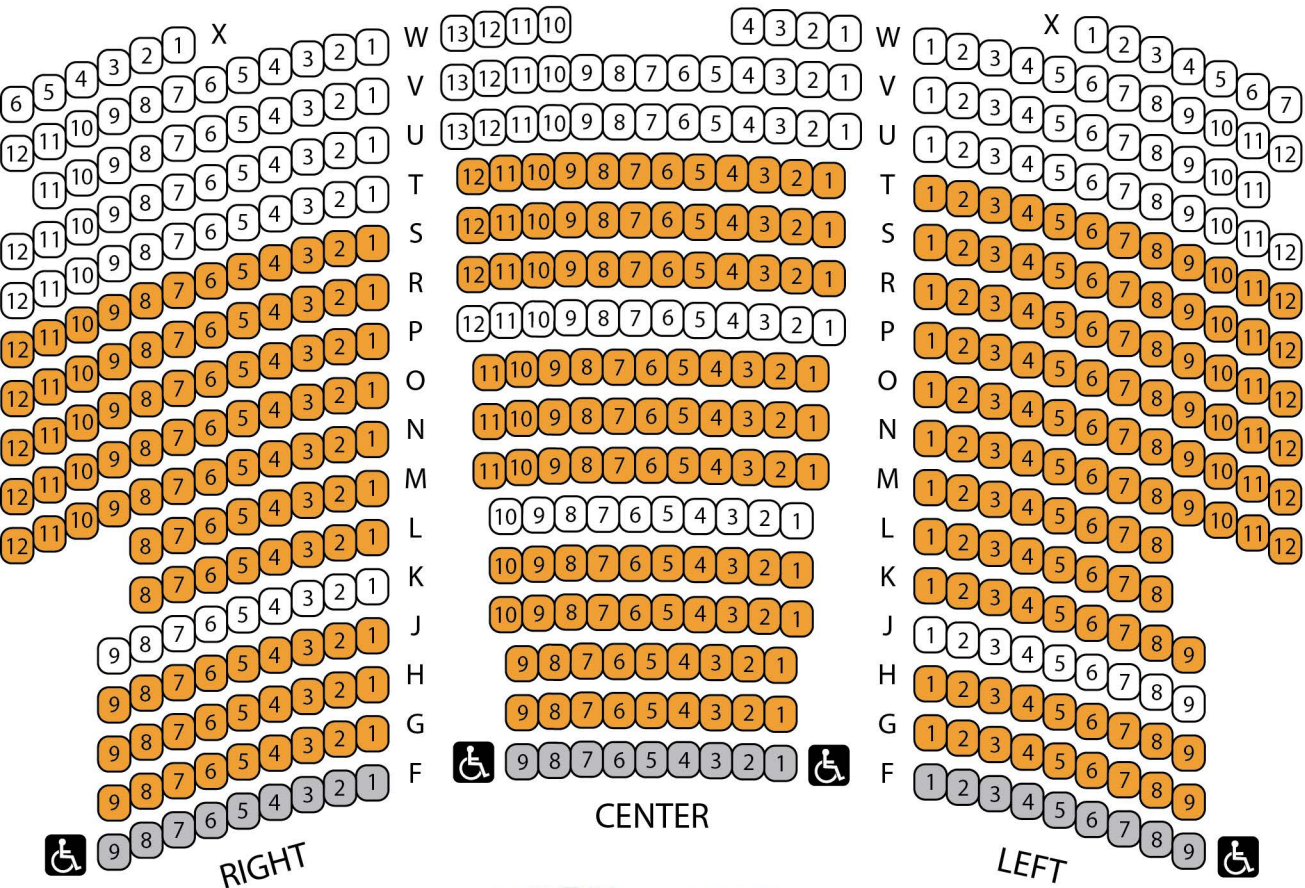

- Freestanding chair
- Aisle transfer seat (moveable arm)
- VIP Seats
- Premium Seats
- Mid-Level Seats

STAGE

-  Freestanding chair
- Row F balcony is accessible by ramp
-  Mid-Level Seats
-  Premium Seats