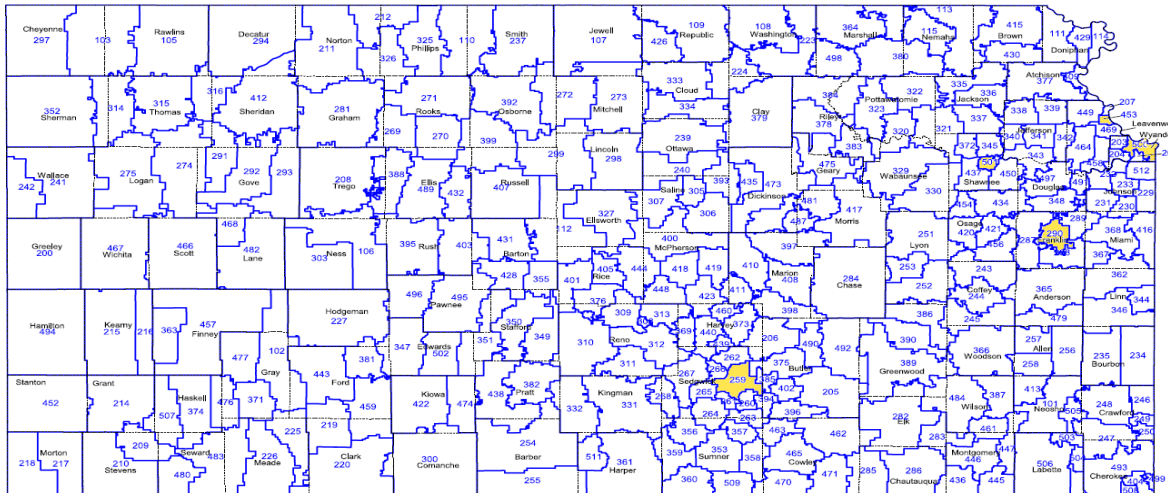

The 359 eligible students are from 5 public school districts in Kansas:

- 255 students from USD 500 Kansas City district
- 62 students from USD 501 Topeka district
- 30 students from USD 259 Wichita district
- 7 students from USD 453 Leavenworth district
- 5 students from USD 290 Ottawa district

School Year	Eligible Students
2014-2015	7
2015-2016	143
2016-2017	209

Districts with eligible students for the Tax Credit for Low Income Students Scholarship Program shown below highlighted in yellow

Scholarships Awarded

For the 2016-2017 school year, there were **188** students awarded scholarships totaling **$318,318.50***
Since the beginning of the program, **297** student scholarships have been awarded totaling **$588,972.00**

*Please note that not all scholarships have been finalized for the 2016-2017 school year.

Contributions and Tax Credits

In the 2016 tax year there were **$790,000** in contributions and **$553,000** in tax credits earned.

Since the beginning of the program there has been **$1,566,000** in total contributions received and **$1,096,200** in tax credits earned.

Contributions and tax credits data provided by Kansas Dept. of Revenue