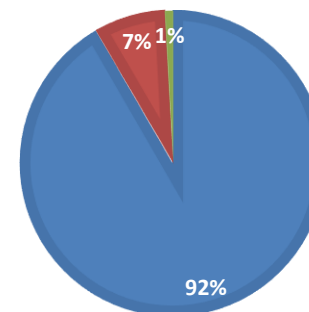

Tax Credit for Low Income Students Scholarship Program

KSDE Legislative Program Report for January 2017

Data as of January 4, 2017

Scholarship Granting Organizations Certified for 2017

<u>SGO Name</u>	<u>Address</u>	<u>City</u>	<u>State</u>	<u>Zip Code</u>
Catholic Education Foundation	12615 Parallel Parkway	Kansas City	KS	66109
Christian Faith Centre, Inc.	1130 South Broadway	Wichita	KS	67211
Community First, Inc.	PO Box 3882	Topeka	KS	66604
The Independent School	8317 E. Douglas	Wichita	KS	67207
Renewanation	PO Box 12366	Roanoke	VA	24025
Support for Catholic Schools	424 N. Broadway	Wichita	KS	67202
Topeka Lutheran School Foundation, Inc.	701 SW Roosevelt Street	Topeka	KS	66606

Eligible Students Verified for the Tax Credit for Low Income Students Scholarship Program

There have been 512 eligibility forms submitted to KSDE. KSDE has determined 359 students to be eligible for a scholarship since the start of the program on January 1, 2015. The SGO breakout for the 359 eligible students are below.

<u>Scholarship Granting Organizations</u>	<u>Eligible Students</u>
Catholic Education Foundation	329
Christian Faith Centre, Inc.	27
Community First, Inc.	0
The Independent School	0
Renewanation	3
Support for Catholic Schools	0
Topeka Lutheran School Foundation, Inc.	0

ELIGIBLE STUDENT PRECENTAGES

■ Catholic Education Foundation ■ Christian Faith Centre, Inc. ■ Renewanation