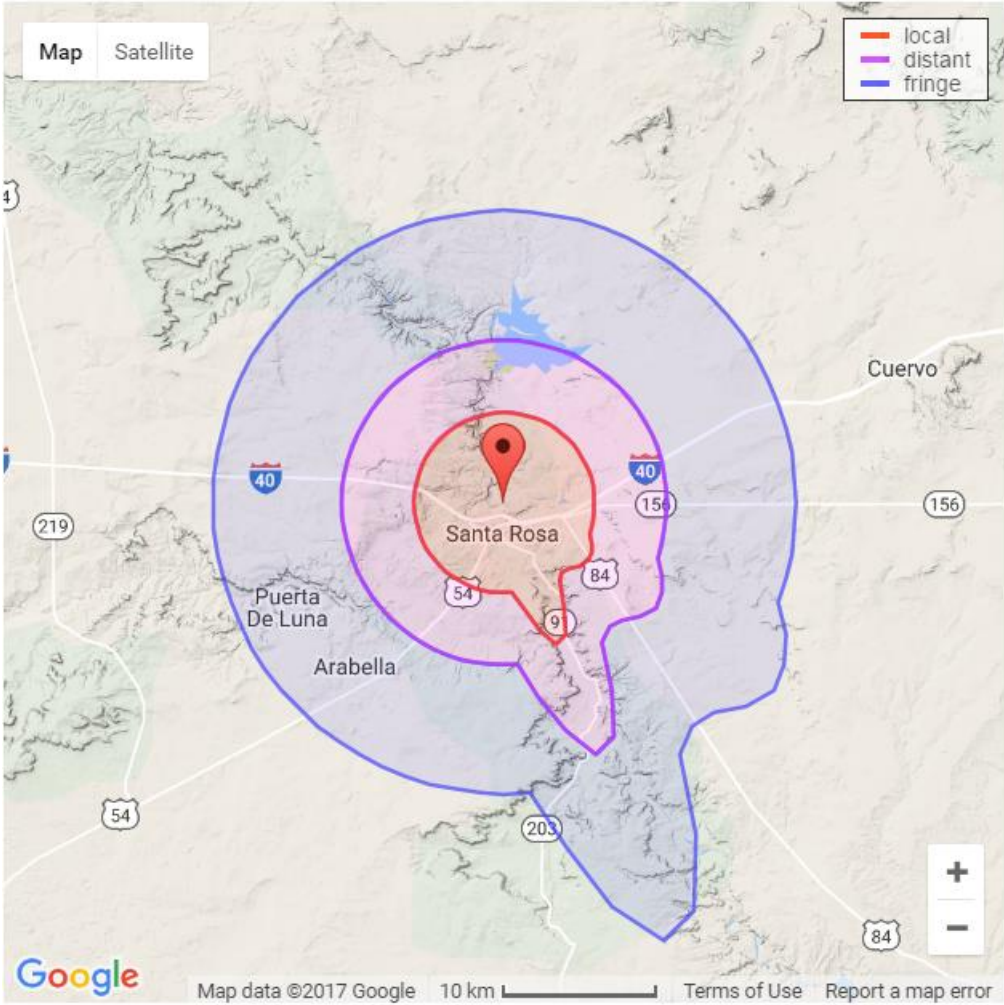

# KANW 89.1 FM, Albuquerque Service Area

# KANR 91.9 FM, Santa Rosa Service Area

# KGGA 88.1 FM, Gallup Service Area