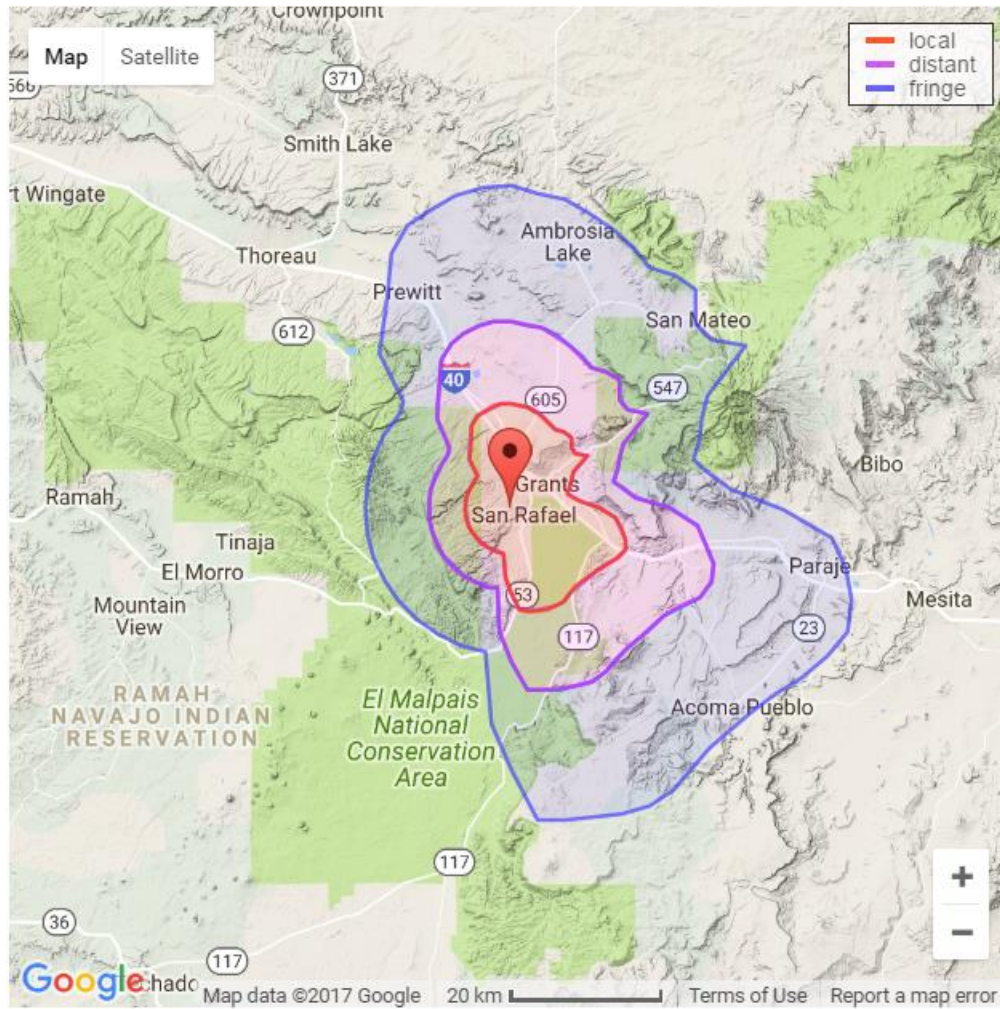

# KANW 89.1 FM, Albuquerque Service Area

# KANR 91.9 FM, Santa Rosa Service Area

# KANM 90.3 FM, Grants Service Area

# KGGA 88.1 FM, Gallup Service Area