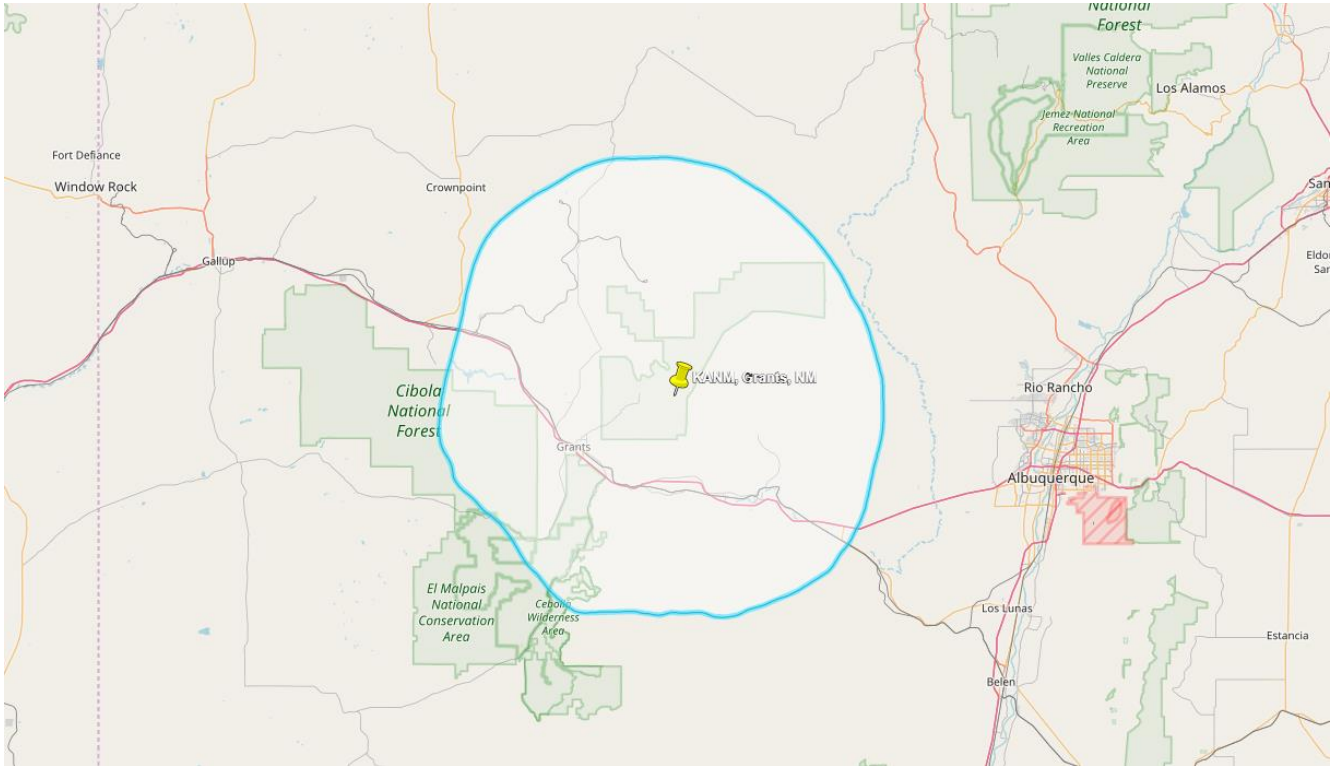

# KANW 89.1 FM, Albuquerque Service Area

# KANR 91.9 FM, Santa Rosa Service Area

# KANM 90.3 FM, Grants Service Area