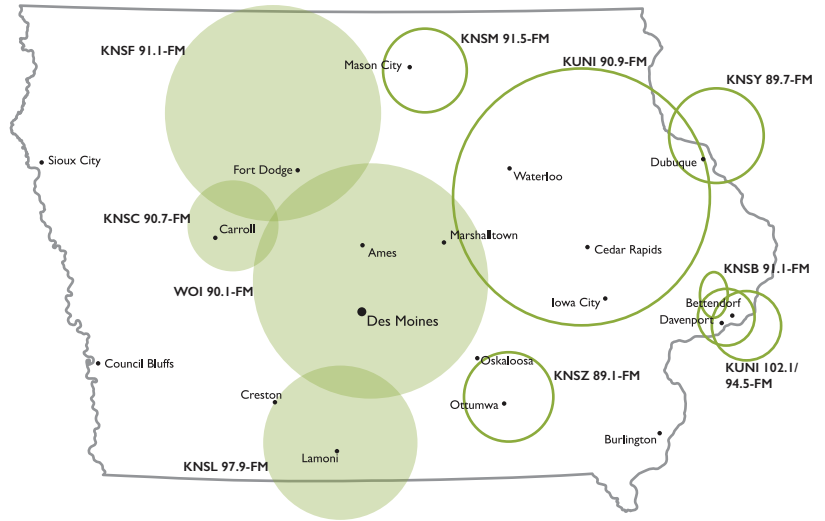

## News & Studio One

	
<b>WEST</b>	<b>EAST</b>
Ames Carroll Des Moines Fort Dodge Lamoni	Cedar Falls Cedar Rapids Dubuque Iowa City Mason City Ottumwa Quad Cities

## News

	
<b>WEST</b>	<b>EAST</b>
Ames Des Moines	Cedar Rapids Iowa City Mason City

## Classical

	
<b>WEST</b>	<b>EAST</b>
Ames Des Moines	Cedar Falls Cedar Rapids Dubuque Iowa City Mason City Ottumwa Quad Cities