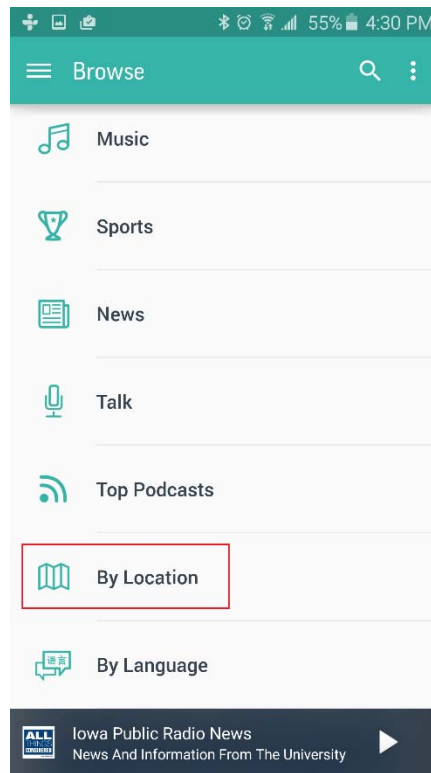

Iowa Public Radio – TuneIn Radio Guide

1. Open TuneIn Radio

2. Click on the menu button:

3. Click on Browse:

4. Click on By Location:

5. Click on North America:

6. Click on United States:

7. Click on Iowa:

8. Click on Iowa PR:

9. Choose the station you want:

10. Click on the station

11. Click Play