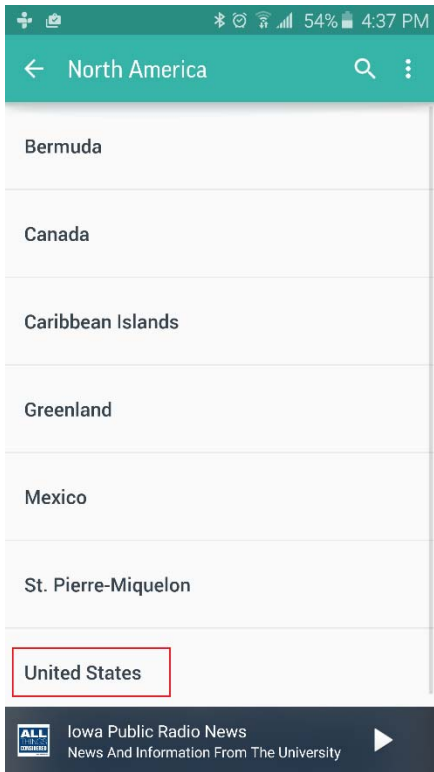

Iowa Public Radio – TuneIn Radio Guide

1. Open TuneIn Radio

2. Click on the menu button:

3. Click on Browse:

4. Click on By Location:

5. Click on North America:

6. Click on United States:

7. Click on Iowa:

8. Click on Iowa PR:

9. Choose the station you want:

10. Click on the station

11. Click Play