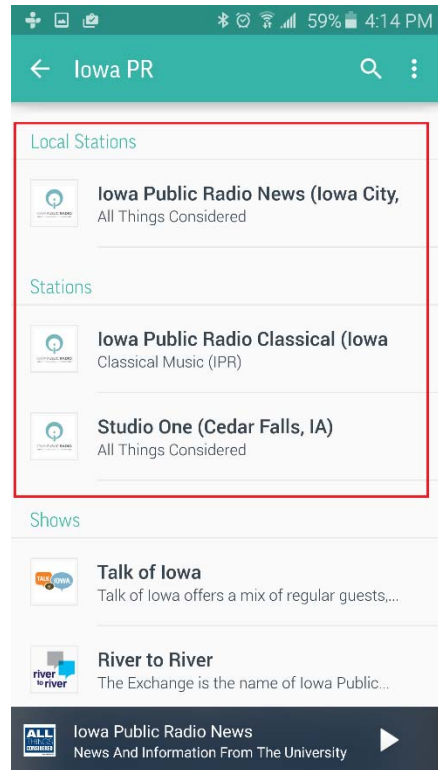

Iowa Public Radio – TuneIn Radio Guide

1. Open TuneIn Radio

2. Click on the menu button:

3. Click on Browse:

4. Click on By Location:

5. Click on North America:

6. Click on United States:

7. Click on Iowa:

8. Click on Iowa PR:

9. Choose the station you want:

10. Click on the station

11. Click Play