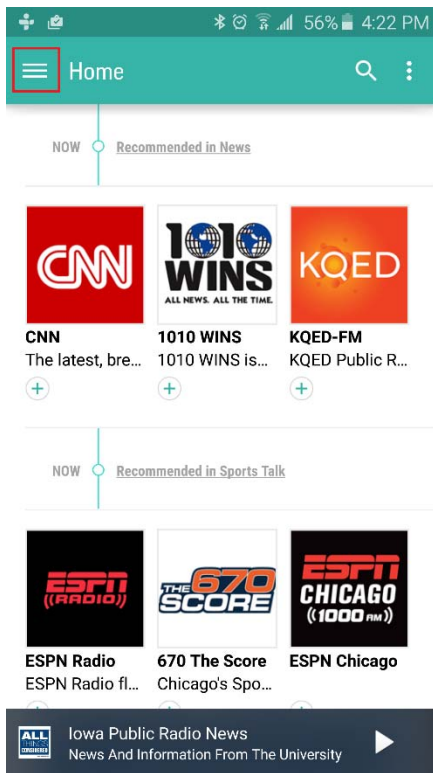

Iowa Public Radio – TuneIn Radio Guide

1. Open TuneIn Radio

2. Click on the menu button:

3. Click on Browse:

4. Click on By Location:

5. Click on North America:

6. Click on United States:

7. Click on Iowa:

8. Click on Iowa PR:

9. Choose the station you want:

10. Click on the station

11. Click Play