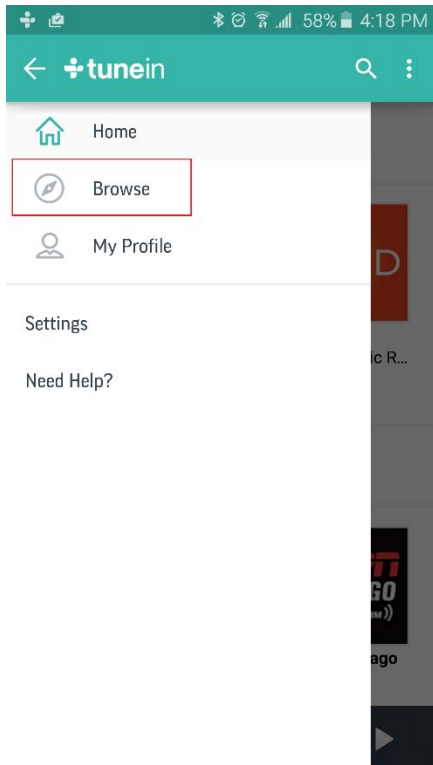

Iowa Public Radio – TuneIn Radio Guide

1. Open TuneIn Radio

2. Click on the menu button:

3. Click on Browse:

4. Click on By Location:

5. Click on North America:

6. Click on United States:

7. Click on Iowa: