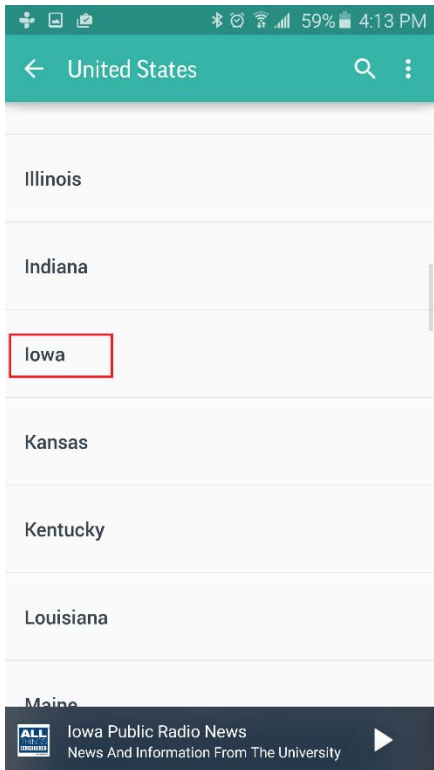

Iowa Public Radio – TuneIn Radio Guide

1. Open TuneIn Radio

2. Click on the menu button:

3. Click on Browse:

4. Click on By Location:

5. Click on North America:

6. Click on United States:

7. Click on Iowa:

8. Click on Iowa PR:

9. Choose the station you want:

10. Click on the station

11. Click Play