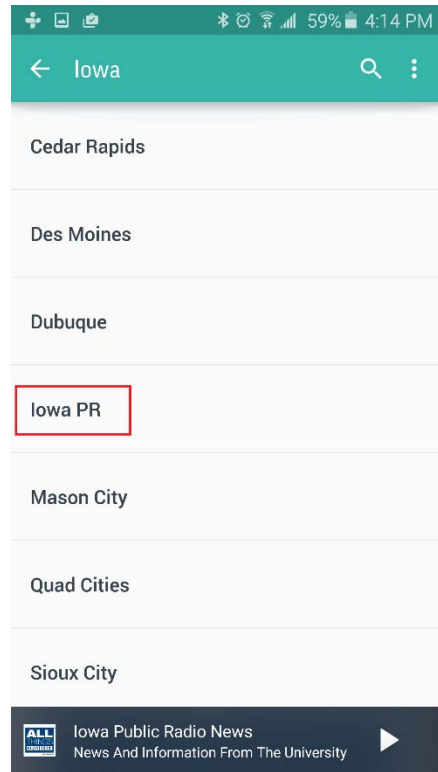

Iowa Public Radio – TuneIn Radio Guide

1. Open TuneIn Radio

2. Click on the menu button:

3. Click on Browse:

4. Click on By Location:

5. Click on North America:

6. Click on United States:

7. Click on Iowa:

8. Click on Iowa PR:

9. Choose the station you want:

10. Click on the station

11. Click Play