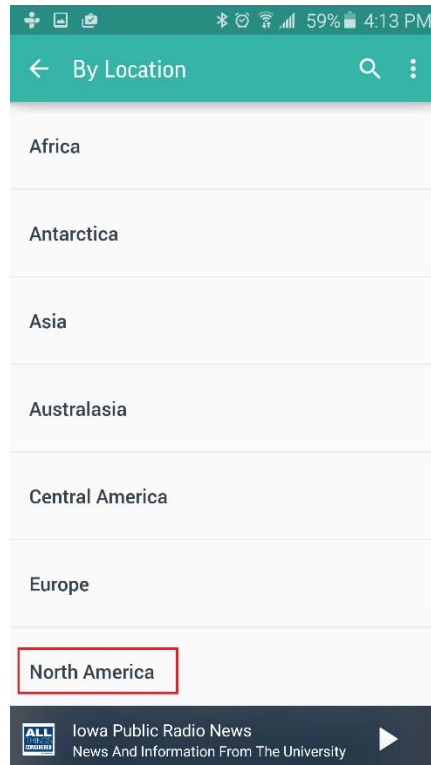

Iowa Public Radio – TuneIn Radio Guide

1. Open TuneIn Radio

2. Click on the menu button:

3. Click on Browse:

4. Click on By Location:

5. Click on North America:

6. Click on United States:

7. Click on Iowa:

8. Click on Iowa PR:

9. Choose the station you want:

10. Click on the station

11. Click Play