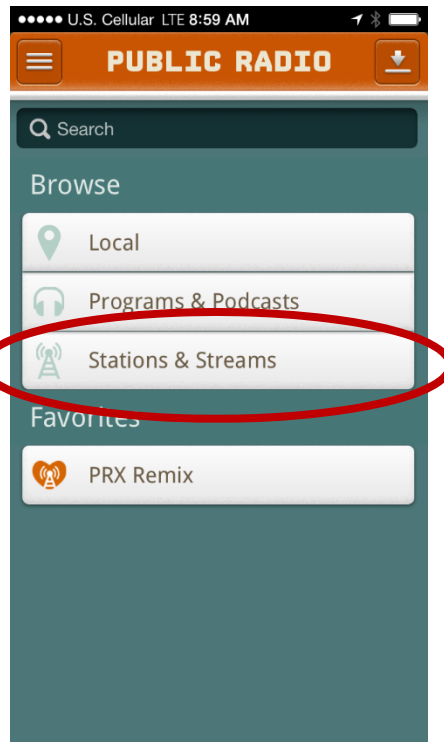

Iowa Public Radio – Public Radio Player Guide

1. Open the Public Radio Player

2. Click on “Stations & Streams”

Here's the launch screen:

3. Click on the appropriate stream format

4. Scroll to find 'Iowa Public Radio <stream>'