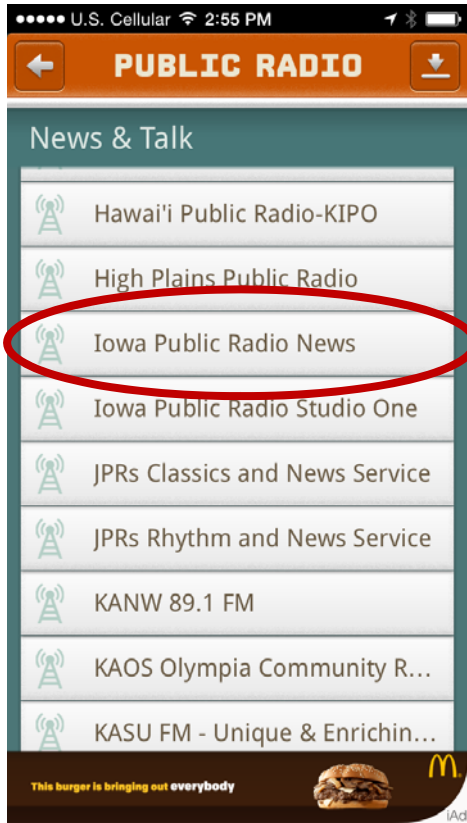

Iowa Public Radio – Public Radio Player Guide

1. Open the Public Radio Player

2. Click on “Stations & Streams”

Here's the launch screen:

3. Click on the appropriate stream format

4. Scroll to find 'Iowa Public Radio <stream>'