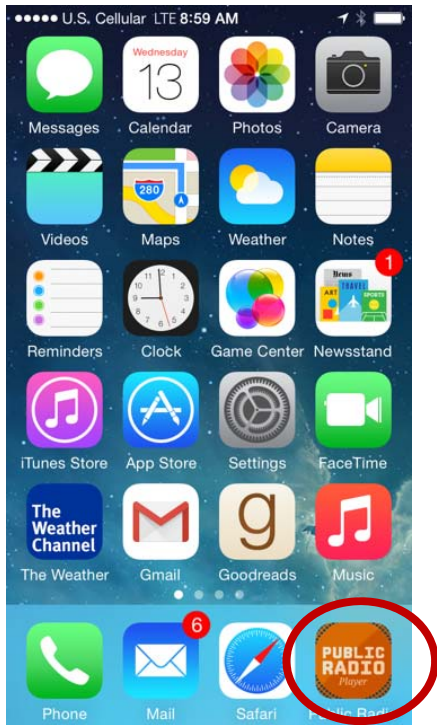

Iowa Public Radio – Public Radio Player Guide

1. Open the Public Radio Player

2. Click on “Stations & Streams”

Here's the launch screen:

3. Click on the appropriate stream format

4. Scroll to find 'Iowa Public Radio <stream>'