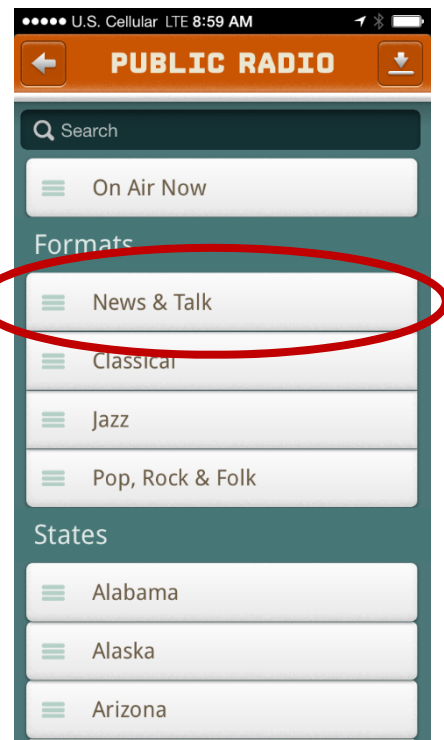

Iowa Public Radio – Public Radio Player Guide

1. Open the Public Radio Player

2. Click on “Stations & Streams”

Here's the launch screen:

3. Click on the appropriate stream format

4. Scroll to find 'Iowa Public Radio <stream>'