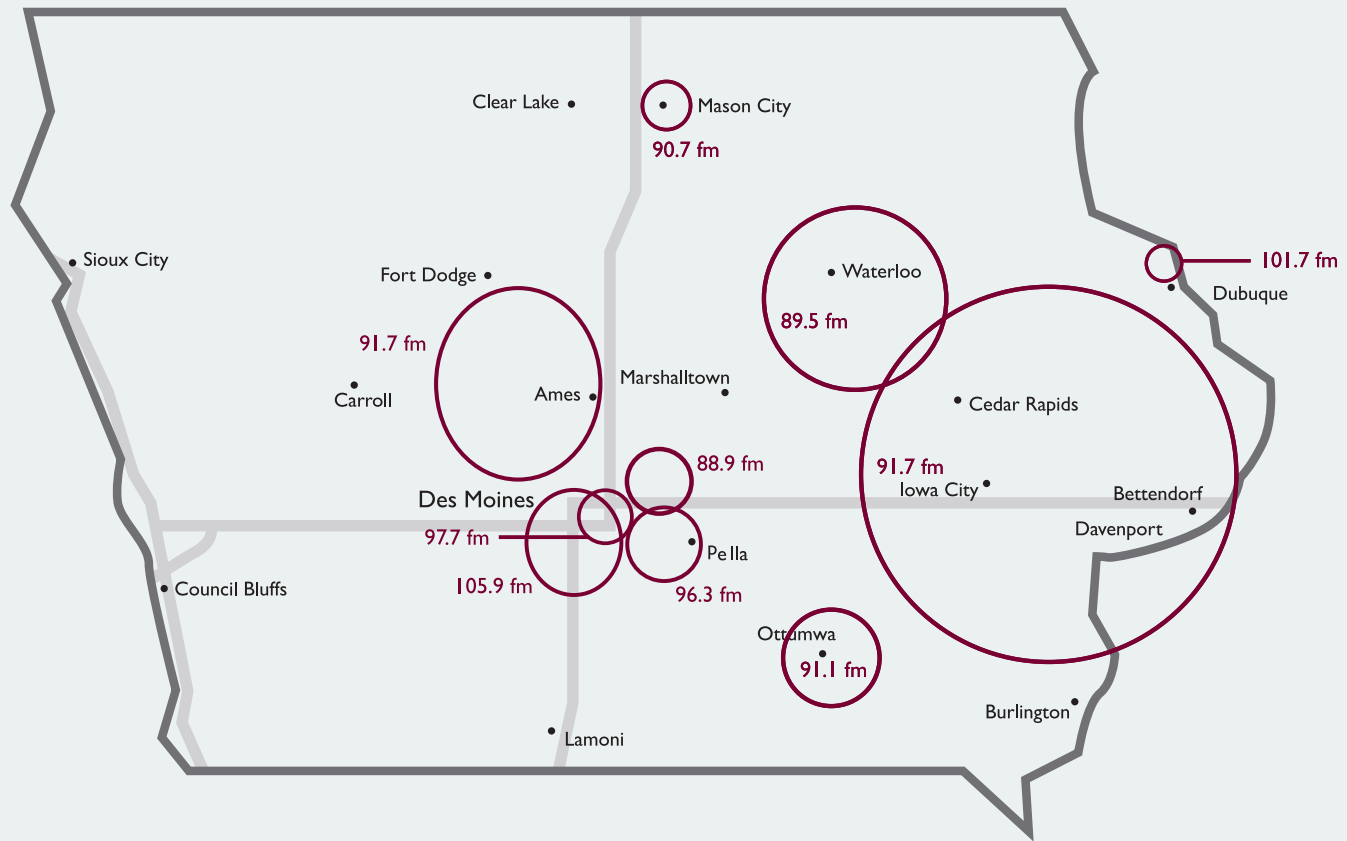

IOWA PUBLIC RADIO CLASSICAL COVERAGE

○ CLASSICAL

--- AM STATIONS — MAJOR INTERSTATES

CLASSICAL

Ames/Boone
KICG 91.7 FM

Cedar Falls/Waterloo
KHKE 89.5 FM

**Cedar Rapids /Iowa City/
Quad Cities**
KSUI 91.7 FM

Clear Lake/Mason City
KHKE 90.7 FM

Des Moines
KICP 105.9 FM
KICJ 97.7 FM
KICL 96.3 FM
KICJ 88.9 FM

Dubuque
KSUI 101.7 FM

Ottumwa
KICW 91.1 FM

HD SIGNALS (CLASSICAL)

Ames/Des Moines
WOI 90.1 HD-2

**Cedar Falls/Waterloo/
Cedar Rapids**
KHKE 89.5 HD
KUNI 90.9 HD-2

**Cedar Rapids /Iowa City/
Quad Cities**
KSUI 91.7 HD