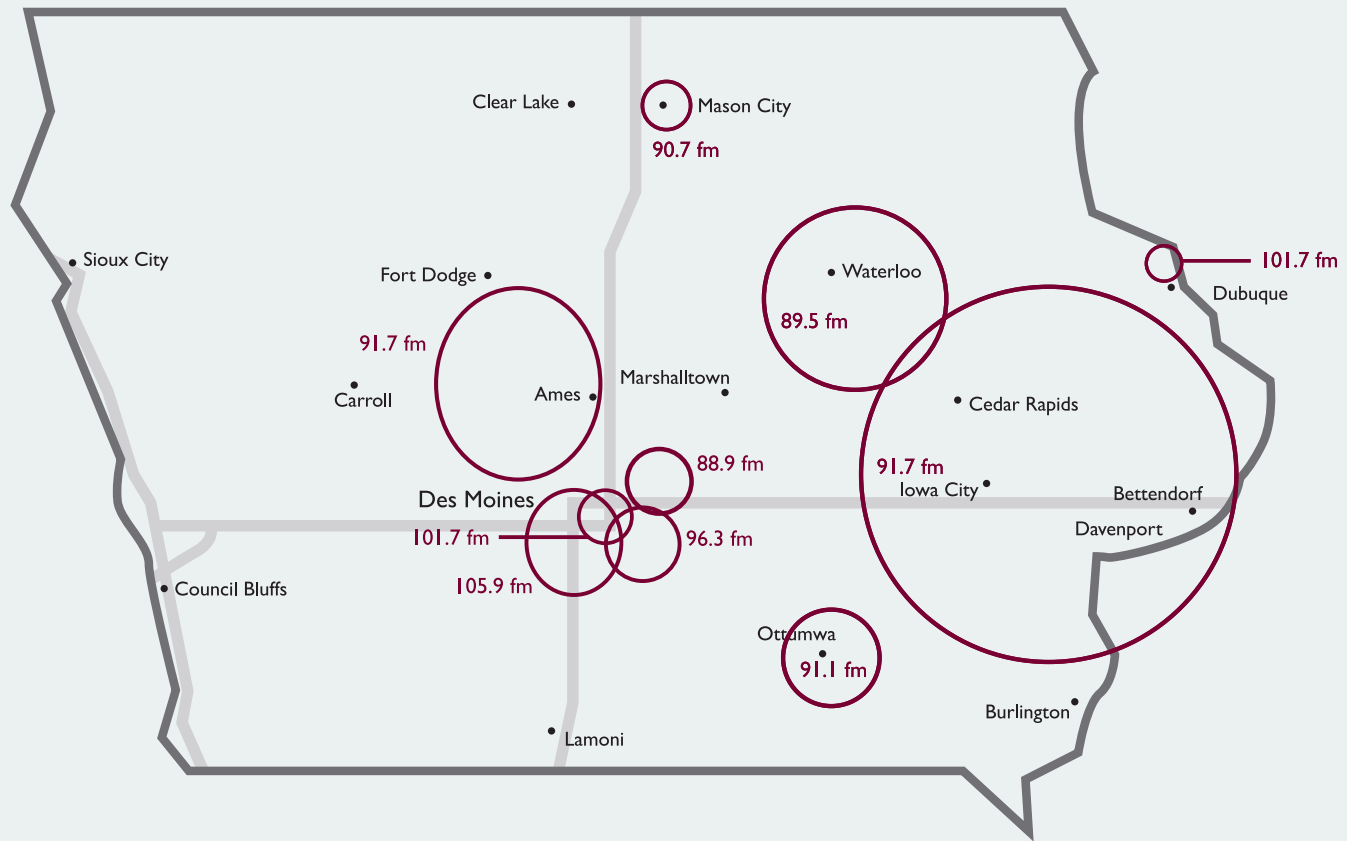

IOWA PUBLIC RADIO CLASSICAL COVERAGE

○ CLASSICAL

--- AM STATIONS — MAJOR INTERSTATES

CLASSICAL

Ames/Boone
KICG 91.7 FM

Cedar Falls/Waterloo
KHKE 89.5 FM

**Cedar Rapids /Iowa City/
Quad Cities**
KSUI 91.7 FM

Clear Lake/Mason City
KHKE 90.7 FM

Des Moines
KICP 105.9 FM
KICJ 101.7 FM
KICL 96.3 FM
KICJ 88.9 FM

Dubuque
KSUI 101.7 FM

Ottumwa
KICW 91.1 FM

HD SIGNALS (CLASSICAL)

Ames/Des Moines
WOI 90.1 HD-2

**Cedar Falls/Waterloo/
Cedar Rapids**
KHKE 89.5 HD
KUNI 90.9 HD-2

**Cedar Rapids /Iowa City/
Quad Cities**
KSUI 91.7 HD