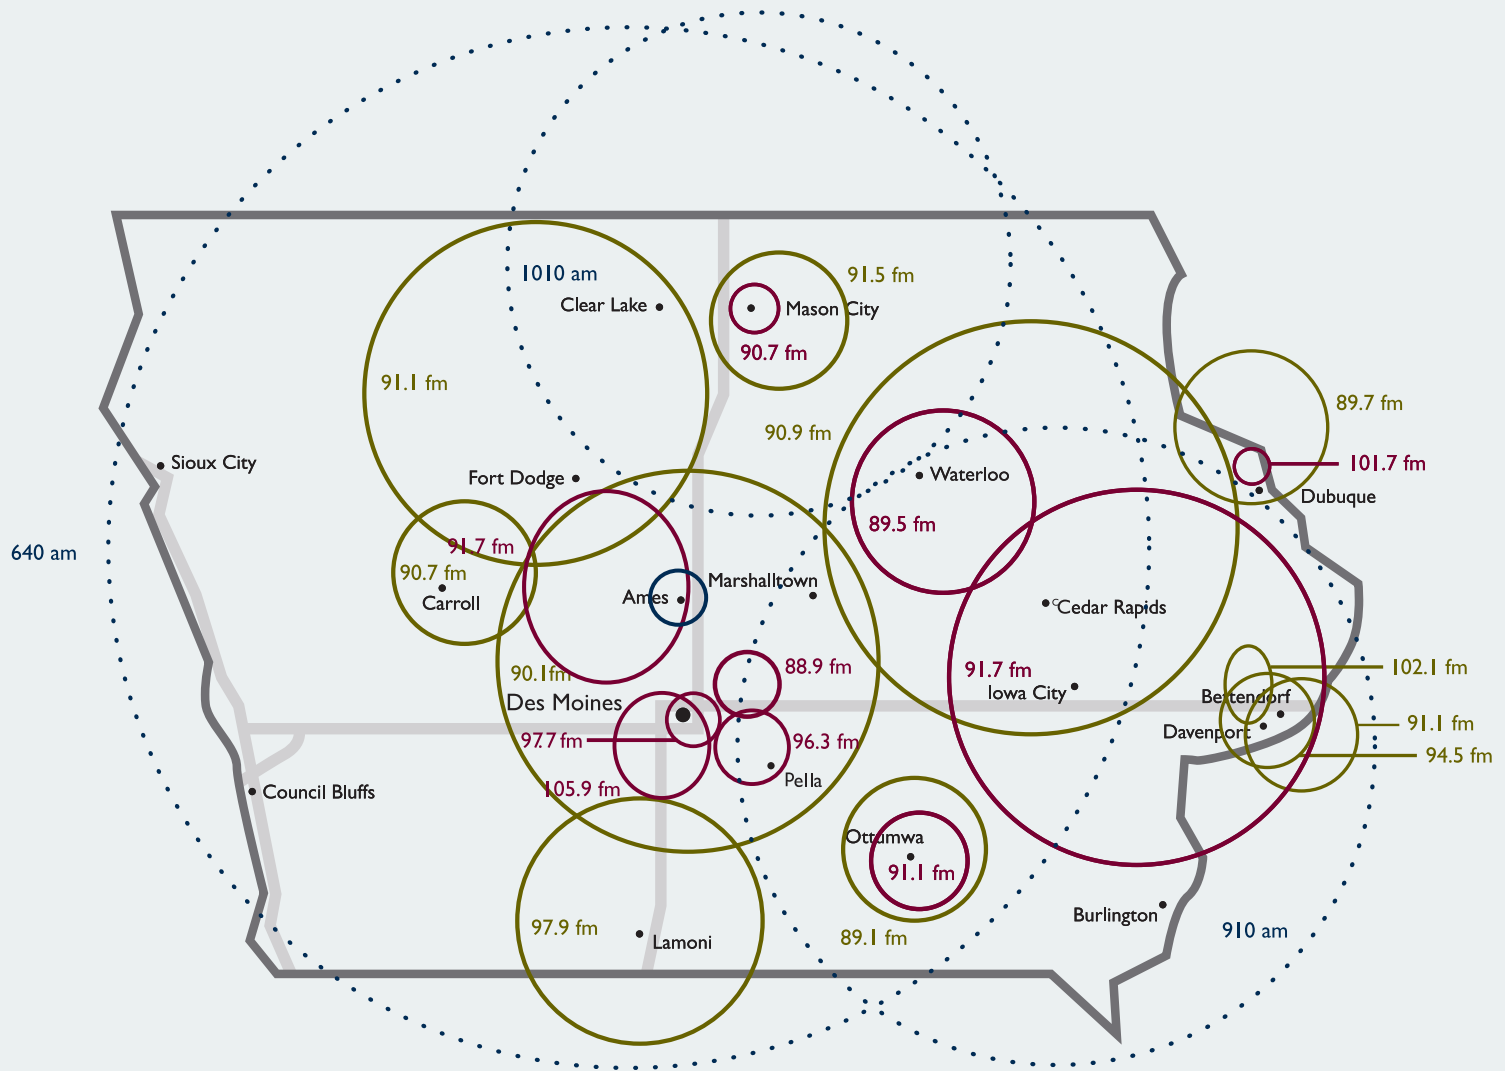

# STATEWIDE IOWA PUBLIC RADIO SERVICE

 NEWS	 NEWS & STUDIO ONE	 CLASSICAL
 AM STATIONS	 MAJOR INTERSTATES	

## HD SIGNALS