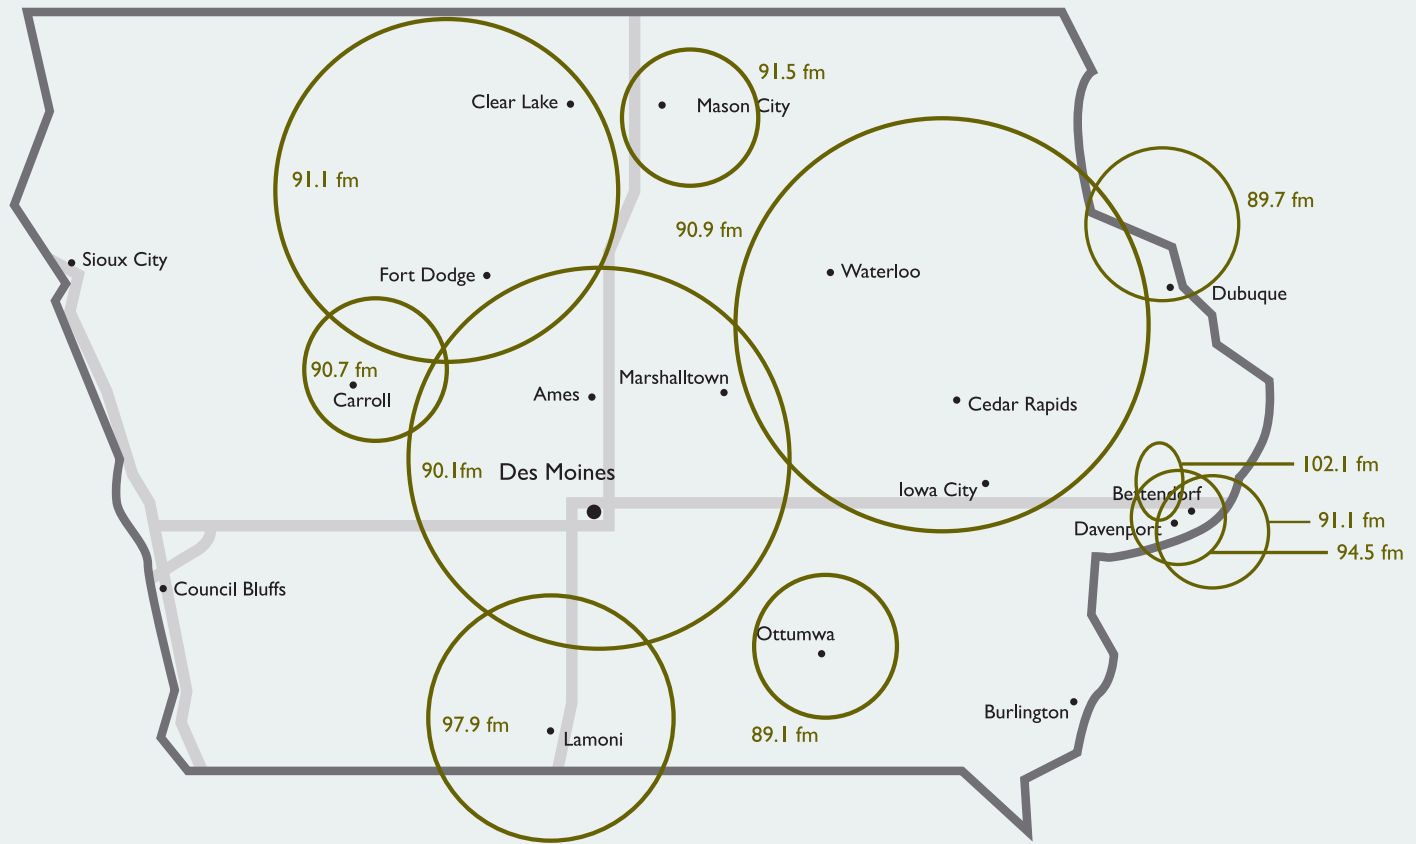

# IOWA PUBLIC RADIO STUDIO ONE COVERAGE

NEWS & STUDIO ONE  
 AM STATIONS       MAJOR INTERSTATES

## NEWS & STUDIO ONE

**Ames/Des Moines**  
WOI 90.1 FM

**Bettendorf**  
KNSB 91.1 FM

**Carroll**  
KNSC 90.7 FM

**Cedar Falls/Waterloo/  
Cedar Rapids**  
KUNI 90.9 FM

**Clear Lake/  
Mason City**  
KNSM 91.5 FM

**Fort Dodge**  
KNSK 91.1 FM

**Lamoni**  
KNSL 97.9 FM

**Ottumwa**  
KNSZ 89.1 FM

**Davenport**  
KUNI 102.1 FM  
KUNI 94.5 FM

**Dubuque**  
KNSY 89.7 FM